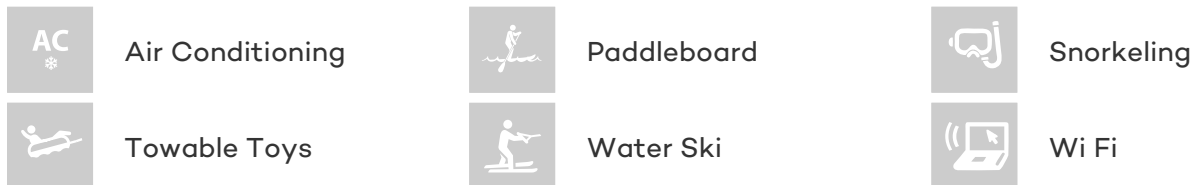

DEPENDE IV YACHT CHARTER

Superyacht DEPENDE IV was built in 2009 by Sunreef Yachts. She is a 20m / 66ft motor/sailer yacht with exterior design by and interior styling by . DEPENDE IV offers accommodation for up to 8 guests in 4 cabins with additional room for her crew of 2. She features a variety of amenities to ensure comfortable charter vacations, including Air Conditioning and WiFi connection on board. She also carries an impressive collection of toys as listed below.

DEPENDE IV AMENITIES & TOYS

For a full up-to-date list of leisure facilities or amenities onboard Motor/Sailer Yacht Depende IV please contact your Yacht Charter Broker prior to booking your vacation. If there is a particular water toy that you would like, but it is not listed, then it may be possible to rent this equipment for you.

MORE TENDERS, TOYS & YACHT AMMENITIES INFO:

[CLICK HERE](#)

CHARTER DEPENDE IV

If you are interested in chartering DEPENDE IV please contact your yacht charter broker for more information about booking a luxury charter vacation on board this Sunreef Yachts superyacht .