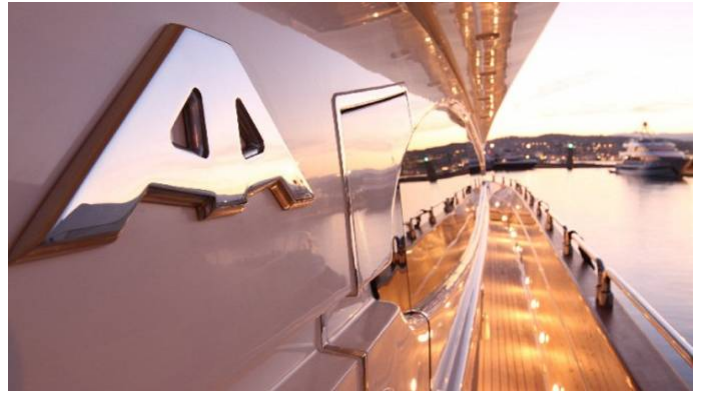

FOR MORE INFORMATION:

[CLICK HERE](#) 

or SCAN QR CODE

MORE PHOTOS, VIDEO OR INTERACTIVE DECK PLANS:

[CLICK HERE](#)

DOLCE VITA IV YACHT CHARTER

Superyacht DOLCE VITA IV was built in 2007 by Astondoa. She is a 31.54m / 103'6 102 GLX motor yacht with exterior design by Astondoa . Dolce Vita IV offers accommodation for up to 12 guests in 5 cabins with additional room for her crew of 4. She features a variety of amenities to ensure comfortable charter vacations, including, Air Conditioning & WiFi connection on board. She also carries an impressive collection of toys as listed below.

DOLCE VITA IV AMENITIES & TOYS

Exterior Bar

Stabilizers Underway

Wi-Fi

At-Anchor Stabilizers

Air Conditioning

BBQ

For a full up-to-date list of leisure facilities or amenities onboard Motor Yacht Dolce Vita IV please contact your Yacht Charter Broker prior to booking your vacation. If there is a particular water toy that you would like, but it is not listed, then it may be possible to rent this equipment for you.