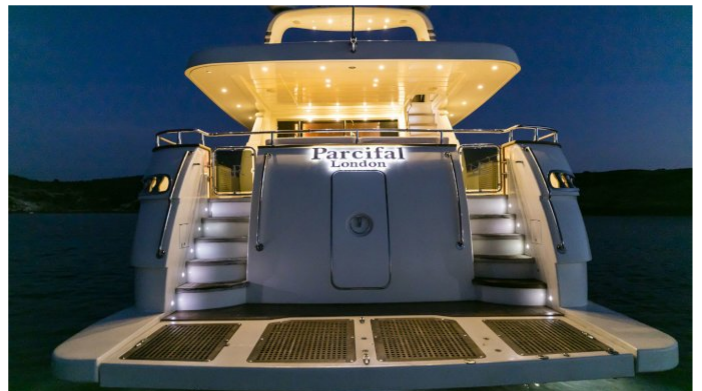

MORE PHOTOS, VIDEO OR INTERACTIVE DECK PLANS:

[CLICK HERE](#)

This document is not contractual. The yacht charters and their particulars displayed in the results above are displayed in good faith and whilst believed to be correct are not guaranteed. YachtCharterFleet.com does not warrant or assume any legal liability or responsibility for the accuracy, completeness, or usefulness of any information and/or images displayed. All information is subject to change without notice and is without warranty. Your preferred charter broker should provide you with yacht specifications, brochure and rates for your chosen dates during your charter yacht selection process. Starting prices are shown in a range of currencies for a one-week charter, unless otherwise indicated.