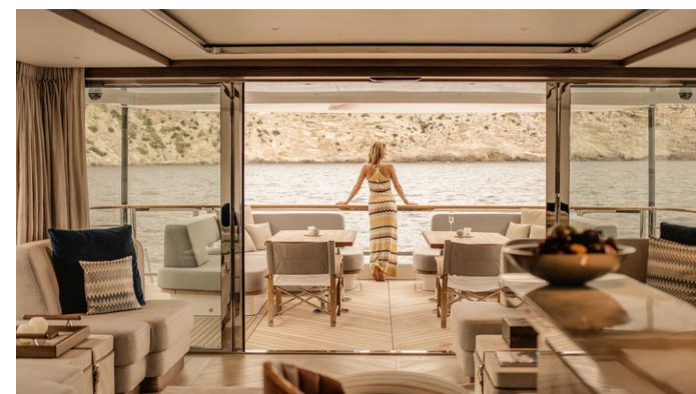

[The World's Leading Luxury Yacht Charter Guide](#)

MORE PHOTOS, VIDEO OR INTERACTIVE DECK PLANS:

[CLICK HERE](#)

Delta One Yacht Charter

Superyacht DELTA ONE was built in 2017 by Mulder Shipyard. She is a 36m / 118'1 ThirtySix motor yacht with exterior design by Claydon Reeves and interior styling by Vickers Studio . Delta One offers accommodation for up to 10 guests in 5 cabins with additional room for her crew of 6. She features a variety of amenities to ensure comfortable charter vacations, including, Swimming Pool, Sunpads, Air Conditioning, Deck Jacuzzi, Gym/exercise equipment, Stabilisers underway, Stabilizers at Anchor, WiFi connection on board & Sun Deck. She also carries an impressive collection of toys as listed below.

Delta One Amenities & Toys

- Jacuzzi
- Stabilizers Underway
- Sunpads
- Sun Deck
- Wi-Fi

This document is not contractual. The yacht charters and their particulars displayed in the results above are displayed in good faith and whilst believed to be correct are not guaranteed. YachtCharterFleet.com does not warrant or assume any legal liability or responsibility for the accuracy, completeness, or usefulness of any information and/or images displayed. All information is subject to change without notice and is without warranty. Your preferred charter broker should provide you with yacht specifications, brochure and rates for your chosen dates during your charter yacht selection process. Starting