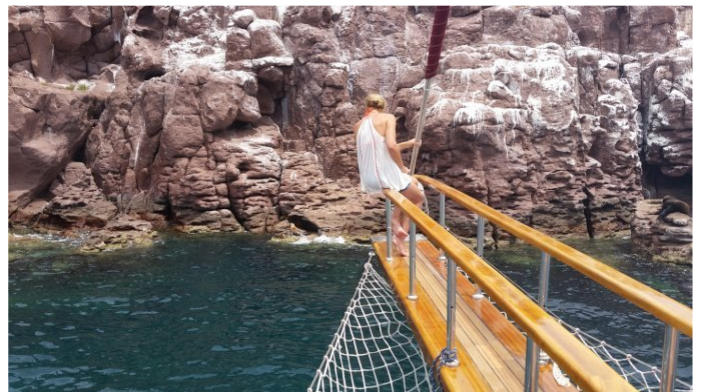

MORE PHOTOS, VIDEO OR INTERACTIVE DECK PLANS:

[CLICK HERE](#)