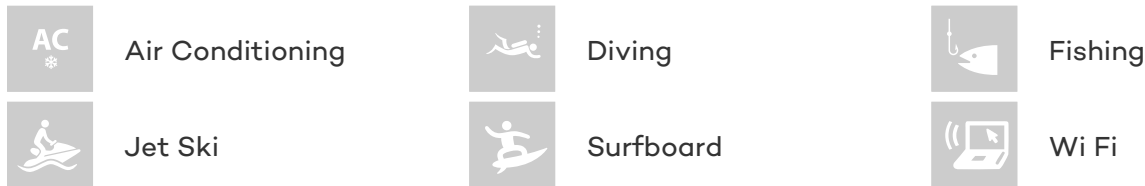

ACCOMMODATION

GUESTS	CABINS	CREW
12	6	5

CABIN CONFIGURATION
1 Master 3 Vip
4 Single

CHARTER RATES

SUMMER
from
€16,000 / week + expenses

WINTER
from
€13,000 / week + expenses

Details correct as of 17 Jan, 2018

FOR MORE INFORMATION:

[CLICK HERE](#) 

or SCAN QR CODE

MORE PHOTOS, VIDEO OR INTERACTIVE DECK PLANS:

[CLICK HERE](#)

MEDITERRANEAN SEA YACHT CHARTER

Superyacht MEDITERRANEAN SEA was built in 1992 by Custom. She is a 27.50m / 90ft sail yacht with exterior design by and interior styling by . MEDITERRANEAN SEA offers accommodation for up to 12 guests in 6 cabins with additional room for her crew of 5. She features a variety of amenities to ensure comfortable charter vacations, including Air Conditioning, Air Conditioning and WiFi connection on board. She also carries an impressive collection of toys as listed below.

MEDITERRANEAN SEA AMENITIES & TOYS

For a full up-to-date list of leisure facilities or amenities onboard Sail Yacht Mediterranean Sea please contact your Yacht Charter Broker prior to booking your vacation. If there is a particular water toy that you would like, but it is not listed, then it may be possible to rent this equipment for you.