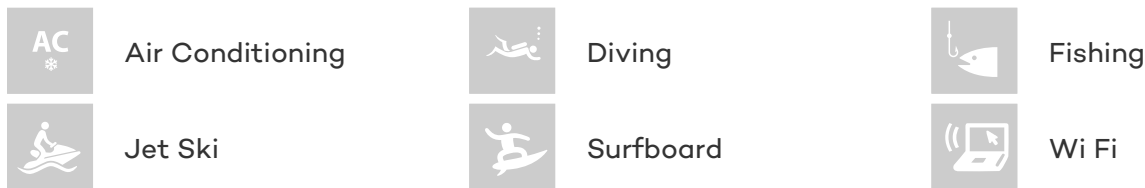

MEDITERRANEAN SEA YACHT CHARTER

Superyacht MEDITERRANEAN SEA was built in 1992 by Custom. She is a 27.50m / 90ft sail yacht with exterior design by and interior styling by . MEDITERRANEAN SEA offers accommodation for up to 12 guests in 6 cabins with additional room for her crew of 5. She features a variety of amenities to ensure comfortable charter vacations, including Air Conditioning, Air Conditioning and WiFi connection on board. She also carries an impressive collection of toys as listed below.

MEDITERRANEAN SEA AMENITIES & TOYS

For a full up-to-date list of leisure facilities or amenities onboard Sail Yacht Mediterranean Sea please contact your Yacht Charter Broker prior to booking your vacation. If there is a particular water toy that you would like, but it is not listed, then it may be possible to rent this equipment for you.

MORE TENDERS, TOYS & YACHT AMMENITIES INFO:

[CLICK HERE](#)

CHARTER MEDITERRANEAN SEA

If you are interested in chartering MEDITERRANEAN SEA please contact your yacht charter broker for more information about booking a luxury charter vacation on board this Custom superyacht .