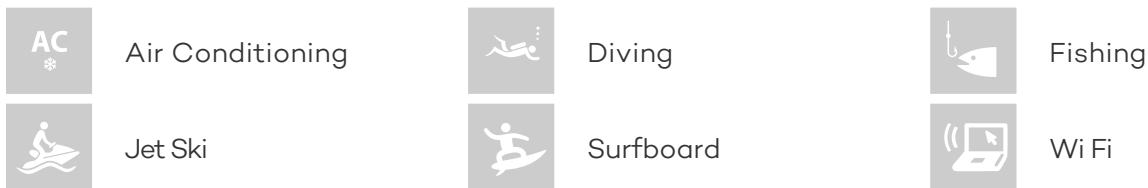

MEDITERRANEAN SEA YACHT CHARTER

Superyacht MEDITERRANEAN SEA was built in 1992 by Custom. She is a 27.50m / 90ft sail yacht with exterior design by and interior styling by . MEDITERRANEAN SEA offers accommodation for up to 12 guests in 6 cabins with additional room for her crew of 5. She features a variety of amenities to ensure comfortable charter vacations, including Air Conditioning, Air Conditioning and WiFi connection on board. She also carries an impressive collection of toys as listed below.

MEDITERRANEAN SEA AMENITIES & TOYS

For a full up-to-date list of leisure facilities or amenities onboard Sail Yacht Mediterranean Sea please contact your Yacht Charter Broker prior to booking your vacation. If there is a particular water toy that you would like, but it is not listed, then it may be possible to rent this equipment for you.

MORE TENDERS, TOYS & YACHT AMMENITIES INFO:

[CLICK HERE](#)

CHARTER MEDITERRANEAN SEA

If you are interested in chartering MEDITERRANEAN SEA please contact your yacht charter broker for more information about booking a luxury charter vacation on board this Custom superyacht .