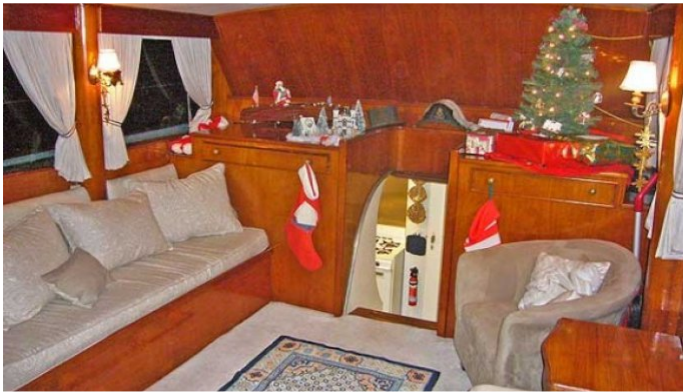

MORE PHOTOS, VIDEO OR INTERACTIVE DECK PLANS:

[CLICK HERE](#)