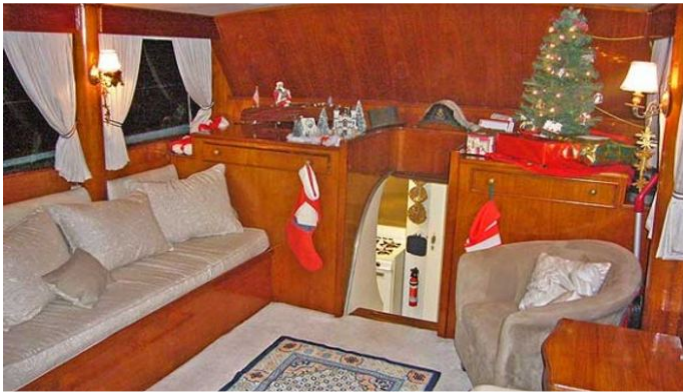

GUESTS **CABINS** **CREW**
6 **3** **2**

CABIN CONFIGURATION
1 Master 2 Double

CHARTER RATES

SUMMER
from
\$14,000 / week + expenses

WINTER
from
\$14,000 / week + expenses

Details correct as of 16 Jun, 2021

FOR MORE INFORMATION:

[CLICK HERE](#) 

or SCAN QR CODE

MORE PHOTOS, VIDEO OR INTERACTIVE DECK PLANS:

[CLICK HERE](#)

FLAME YACHT CHARTER

Superyacht FLAME was built in 1956 by Feadship. She is a 20m / 66ft motor yacht with exterior design by . FLAME offers accommodation for up to 6 guests in 3 cabins with additional room for her crew of 2. She features a variety of amenities to ensure comfortable charter vacations, including Air Conditioning. She also carries an impressive collection of toys as listed below.

FLAME AMENITIES & TOYS

Beach Games

Kayaking

Snorkeling

Wakeboard

Water Ski

For a full up-to-date list of leisure facilities or amenities onboard Motor Yacht Flame please contact your Yacht Charter Broker prior to booking your vacation. If there is a particular water toy that you would like, but it is not listed, then it may be possible to rent this equipment for you.