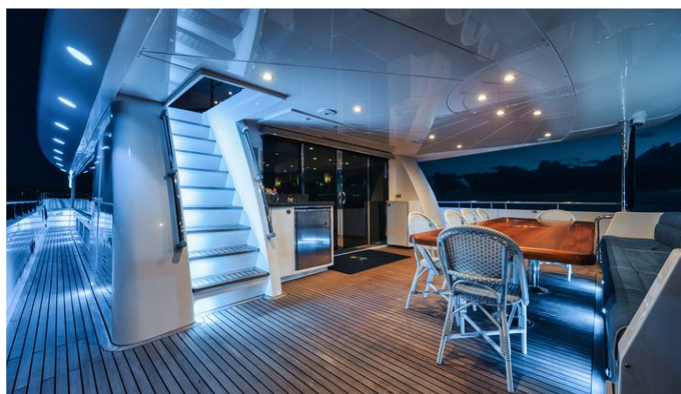

CABIN CONFIGURATION

- 1 Master
- 1 VIP
- 2 Double
- 1 Twin

CHARTER RATES

SUMMER

from
$65,000 / week + expenses

WINTER

from
$65,000 / week + expenses

Details correct as of 3 Jun, 2023

- or SCAN QR CODE

CLICK HERE

- FOR MORE INFORMATION:

This document is not contractual. The yacht charters and their particulars displayed in the results above are displayed in good faith and whilst believed to be correct are not guaranteed. YachtCharterFleet.com does not warrant or assume any legal liability or responsibility for the accuracy, completeness, or usefulness of any information and/or images displayed. All information is subject to change without notice and is without warranty. Your preferred charter broker should provide you with yacht specifications, brochure and rates for your chosen dates during your charter yacht selection process. Starting