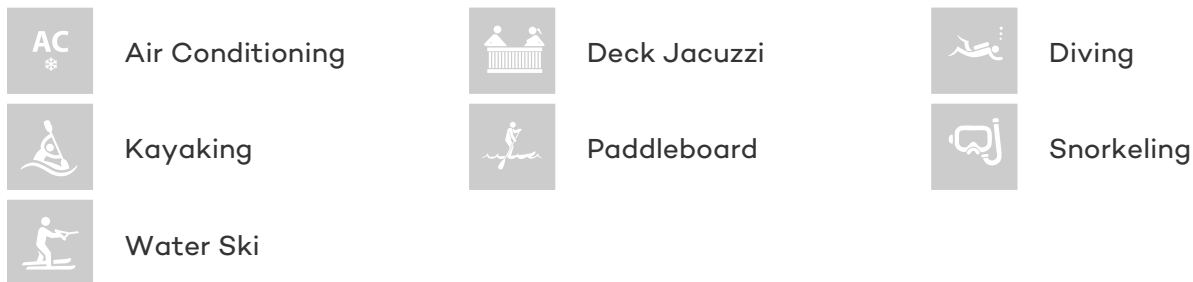

FOREVER YACHT CHARTER

Superyacht FOREVER was built in 2013 by Sunreef Yachts. She is a 18.29m / 60ft motor/sailer yacht with exterior design by and interior styling by Sunreef Yachts. FOREVER offers accommodation for up to 8 guests in 4 cabins with additional room for her crew of 3. She features a variety of amenities to ensure comfortable charter vacations, including Air Conditioning, Deck Jacuzzi, Air Conditioning and Jacuzzi (on deck). She also carries an impressive collection of toys as listed below.

FOREVER AMENITIES & TOYS

For a full up-to-date list of leisure facilities or amenities onboard Motor/Sailer Yacht Forever please contact your Yacht Charter Broker prior to booking your vacation. If there is a particular water toy that you would like, but it is not listed, then it may be possible to rent this equipment for you.

MORE TENDERS, TOYS & YACHT AMMENITIES INFO:

[CLICK HERE](#)

CHARTER FOREVER

If you are interested in chartering FOREVER please contact your yacht charter broker for more information about booking a luxury charter vacation on board this Sunreef Yachts superyacht .