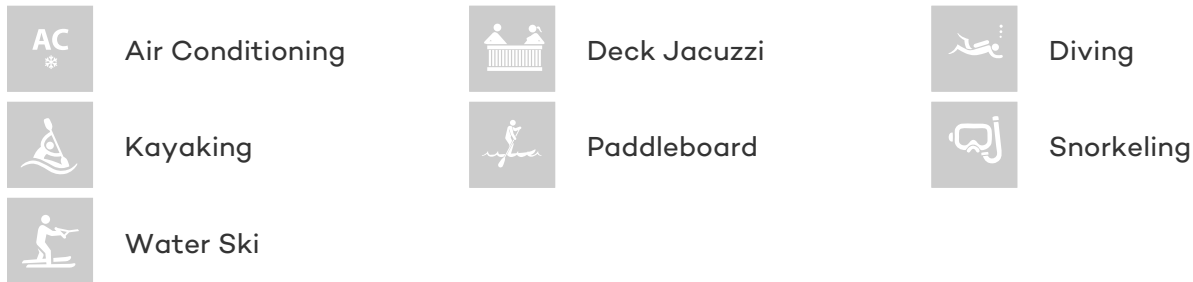

YEAR
2013

CRUISING SPEED
Knots

ACCOMMODATION

GUESTS	CABINS	CREW
8	4	3

CABIN CONFIGURATION

1 Master 2 Vip
1 Double

CHARTER RATES

SUMMER
from
\$31,500 / week + expenses

WINTER
from
\$31,500 / week + expenses

Details correct as of 23 May, 2017

FOR MORE INFORMATION:

[CLICK HERE](#) 

or SCAN QR CODE

MORE PHOTOS, VIDEO OR INTERACTIVE DECK PLANS:

[CLICK HERE](#)

FOREVER YACHT CHARTER

Superyacht FOREVER was built in 2013 by Sunreef Yachts. She is a 18.29m / 60ft motor/sailer yacht with exterior design by and interior styling by Sunreef Yachts. FOREVER offers accommodation for up to 8 guests in 4 cabins with additional room for her crew of 3. She features a variety of amenities to ensure comfortable charter vacations, including Air Conditioning, Deck Jacuzzi, Air Conditioning and Jacuzzi (on deck). She also carries an impressive collection of toys as listed below.

FOREVER AMENITIES & TOYS

For a full up-to-date list of leisure facilities or amenities onboard Motor/Sailer Yacht Forever please contact your Yacht Charter Broker prior to booking your vacation. If there is a particular water toy that you would like, but it is not listed, then it may be possible to rent this equipment for you.