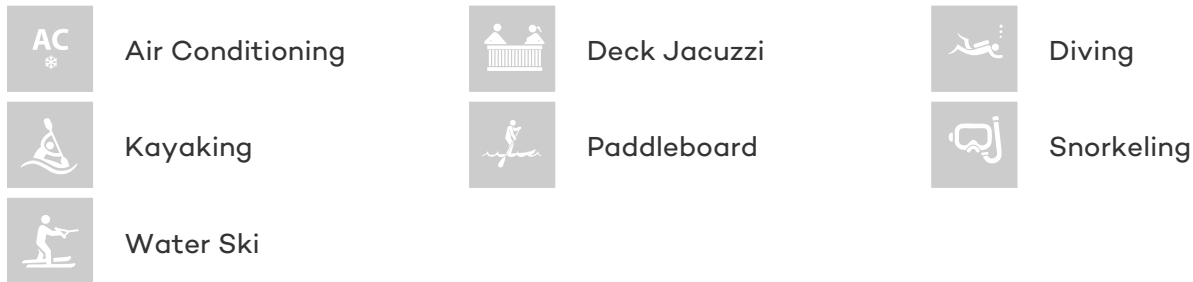

FOREVER YACHT CHARTER

Superyacht FOREVER was built in 2013 by Sunreef Yachts. She is a 18.29m / 60ft motor/sailer yacht with exterior design by and interior styling by Sunreef Yachts. FOREVER offers accommodation for up to 8 guests in 4 cabins with additional room for her crew of 3. She features a variety of amenities to ensure comfortable charter vacations, including Air Conditioning, Deck Jacuzzi, Air Conditioning and Jacuzzi (on deck). She also carries an impressive collection of toys as listed below.

FOREVER AMENITIES & TOYS

For a full up-to-date list of leisure facilities or amenities onboard Motor/Sailer Yacht Forever please contact your Yacht Charter Broker prior to booking your vacation. If there is a particular water toy that you would like, but it is not listed, then it may be possible to rent this equipment for you.

MORE TENDERS, TOYS & YACHT AMMENITIES INFO:

[CLICK HERE](#)

CHARTER FOREVER

If you are interested in chartering FOREVER please contact your yacht charter broker for more information about booking a luxury charter vacation on board this Sunreef Yachts superyacht .