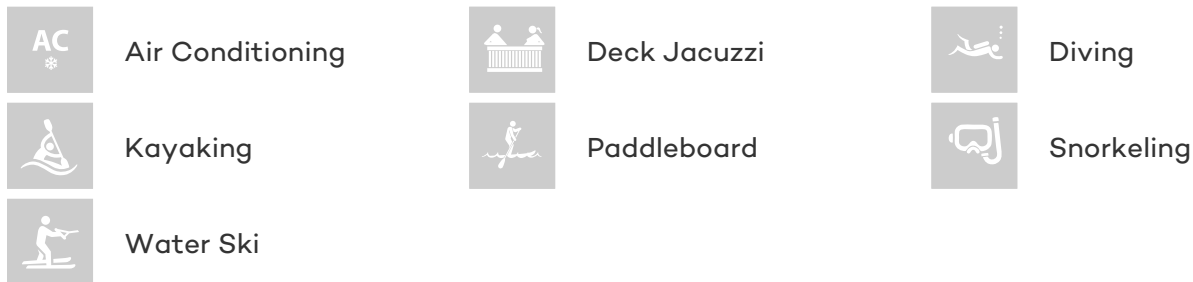

Superyacht FOREVER was built in 2013 by Sunreef Yachts. She is a 18.29m / 60ft motor/sailer yacht with exterior design by and interior styling by Sunreef Yachts. FOREVER offers accommodation for up to 8 guests in 4 cabins with additional room for her crew of 3. She features a variety of amenities to ensure comfortable charter vacations, including Air Conditioning and Deck Jacuzzi. She also carries an impressive collection of toys as listed below.

FOREVER AMENITIES & TOYS

For a full up-to-date list of leisure facilities or amenities onboard Motor/Sailer Yacht Forever please contact your Yacht Charter Broker prior to booking your vacation. If there is a particular water toy that you would like, but it is not listed, then it may be possible to rent this equipment for you.