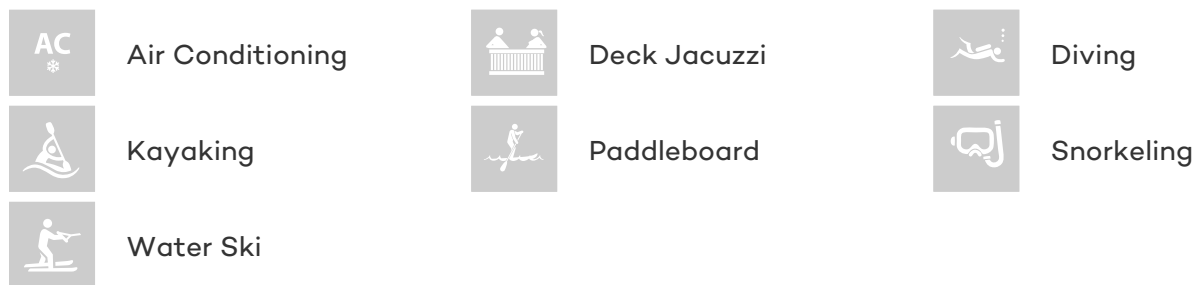

FOREVER YACHT CHARTER

Superyacht FOREVER was built in 2013 by Sunreef Yachts. She is a 18.29m / 60ft motor/sailer yacht with exterior design by and interior styling by Sunreef Yachts. FOREVER offers accommodation for up to 8 guests in 4 cabins with additional room for her crew of 3. She features a variety of amenities to ensure comfortable charter vacations, including Air Conditioning and Deck Jacuzzi. She also carries an impressive collection of toys as listed below.

FOREVER AMENITIES & TOYS

For a full up-to-date list of leisure facilities or amenities onboard Motor/Sailer Yacht Forever please contact your Yacht Charter Broker prior to booking your vacation. If there is a particular water toy that you would like, but it is not listed, then it may be possible to rent this equipment for you.

MORE TENDERS, TOYS & YACHT AMMENITIES INFO:

[CLICK HERE](#)

CHARTER FOREVER

If you are interested in chartering FOREVER please contact your yacht charter broker for more information about booking a luxury charter vacation on board this Sunreef Yachts superyacht .