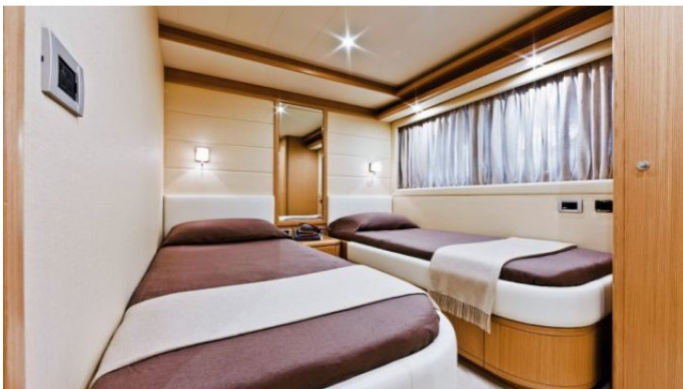

CRUISING SPEED
20 Knots

ACCOMMODATION

GUESTS	CABINS	CREW
8	4	4

CABIN CONFIGURATION

1 Master 1 Vip
2 Twin

CHARTER RATES

SUMMER
from
€28,000 / week + expenses

WINTER
from
€28,000 / week + expenses

Details correct as of 19 Oct, 2017

FOR MORE INFORMATION:

[CLICK HERE](#) 

or SCAN QR CODE

MORE PHOTOS, VIDEO OR INTERACTIVE DECK PLANS:

[CLICK HERE](#)

CIPRIANA YACHT CHARTER

Superyacht CIPRIANA was built in 2010 by Ferretti. She is a 25m / 82ft ferretti 830 motor yacht with exterior design by and interior styling by . CIPRIANA offers accommodation for up to 8 guests in 4 cabins with additional room for her crew of 4. She features a variety of amenities to ensure comfortable charter vacations, including Air Conditioning and Deck Jacuzzi. She also carries an impressive collection of toys as listed below.