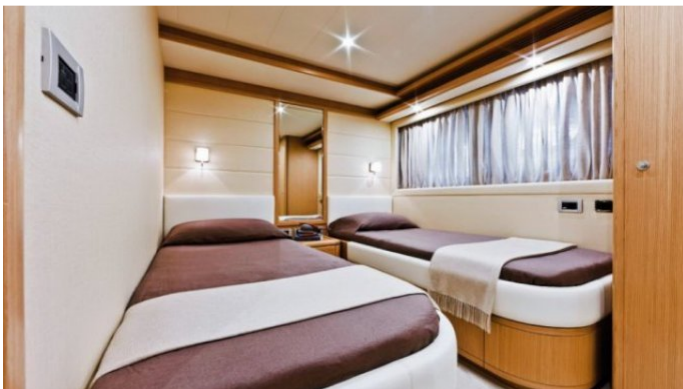

MORE PHOTOS, VIDEO OR INTERACTIVE DECK PLANS:

[CLICK HERE](#)