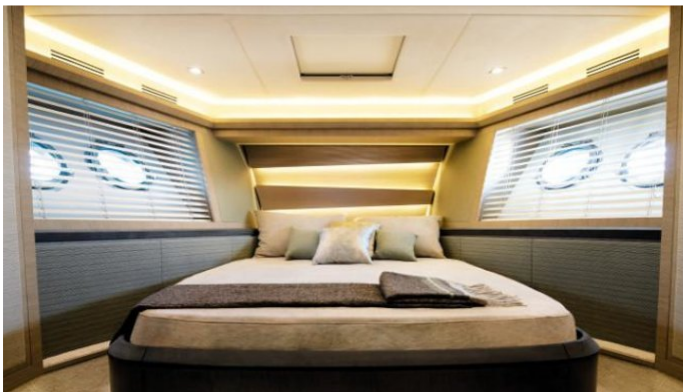

MORE PHOTOS, VIDEO OR INTERACTIVE DECK PLANS:

[CLICK HERE](#)

This document is not contractual. The yacht charters and their particulars displayed in the results above are displayed in good faith and whilst believed to be correct are not guaranteed. YachtCharterFleet.com does not warrant or assume any legal liability or responsibility for the accuracy, completeness, or usefulness of any information and/or images displayed. All information is subject to change without notice and is without warranty. Your preferred charter broker should provide you with yacht specifications, brochure and rates for your chosen dates during your charter yacht selection process. Starting prices are shown in a range of currencies for a one-week charter, unless otherwise indicated.