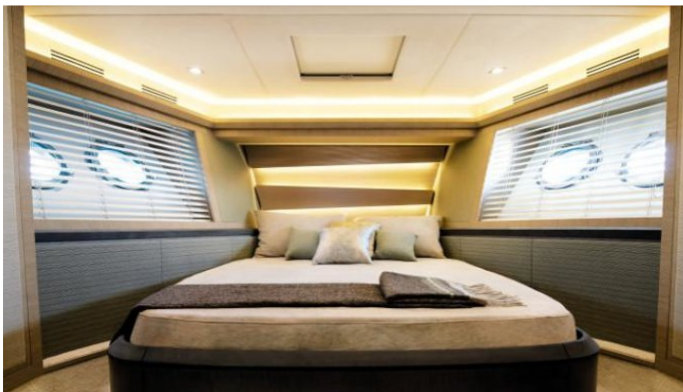

MORE PHOTOS, VIDEO OR INTERACTIVE DECK PLANS:

[CLICK HERE](#)