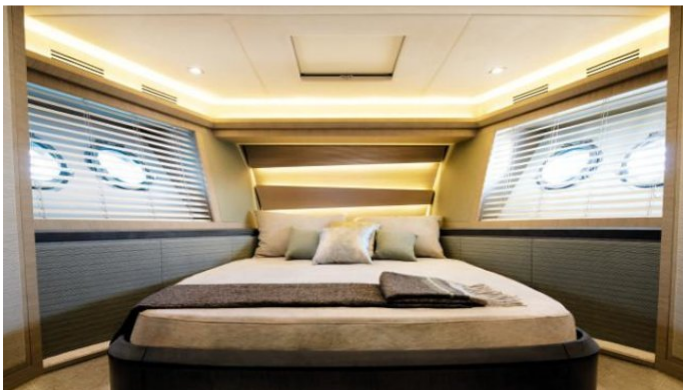

MORE PHOTOS, VIDEO OR INTERACTIVE DECK PLANS:

[CLICK HERE](#)

This document is not contractual. The yacht charters and their particulars displayed in the results above are displayed in good faith and whilst believed to be correct are not guaranteed. YachtCharterFleet.com does not warrant or assume any legal liability or responsibility for the accuracy, completeness, or usefulness of any information and/or images displayed. All information is subject to change without notice and is without warranty. Your preferred charter broker should provide you with yacht specifications, brochure and rates for your chosen dates during your charter yacht selection process. Starting prices are shown in a range of currencies for a one-week charter, unless otherwise indicated.