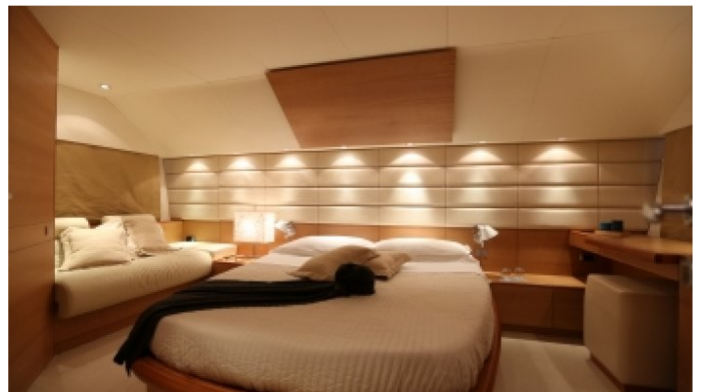

GUESTS	CABINS	CREW
9	4	2

CABIN CONFIGURATION

1 Master	1 Vip
1 Double	1 Convertible
1 Pullman	

CHARTER RATES

Details correct as of 16 Aug, 2018

FOR MORE INFORMATION:

[CLICK HERE](#) 

or SCAN QR CODE

MORE PHOTOS, VIDEO OR INTERACTIVE DECK PLANS:

[CLICK HERE](#)

GAFFE YACHT CHARTER

Superyacht GAFFE was built in 2011 by Aicon. She is a 20.40m / 67ft motor yacht with exterior design by . GAFFE offers accommodation for up to 9 guests in 4 cabins with additional room for her crew of 2. She features a variety of amenities to ensure comfortable charter vacations, including Air Conditioning. She also carries an impressive collection of toys as listed below.