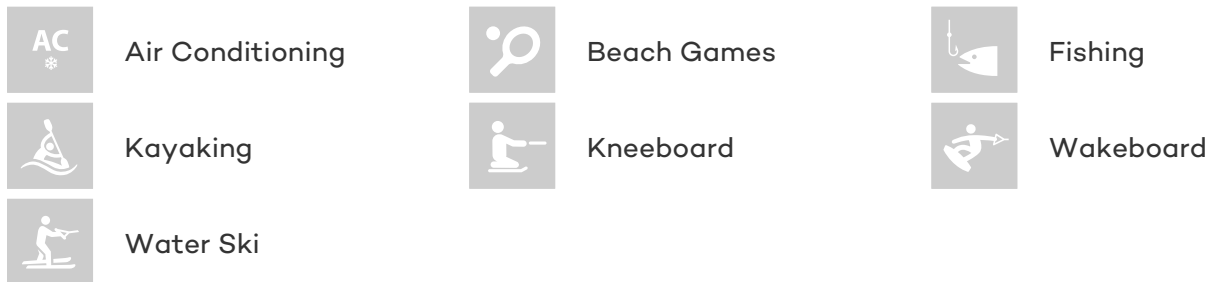

FIREFLY YACHT CHARTER

Superyacht FIREFLY was built in 2011 by Lagoon. She is a 18.90m / 62ft motor/sailer yacht with exterior design by . FIREFLY offers accommodation for up to 6 guests in 3 cabins with additional room for her crew of 3. She features a variety of amenities to ensure comfortable charter vacations, including Air Conditioning. She also carries an impressive collection of toys as listed below.

FIREFLY AMENITIES & TOYS

For a full up-to-date list of leisure facilities or amenities onboard Motor/Sailer Yacht Firefly please contact your Yacht Charter Broker prior to booking your vacation. If there is a particular water toy that you would like, but it is not listed, then it may be possible to rent this equipment for you.

MORE TENDERS, TOYS & YACHT AMMENITIES INFO:

[CLICK HERE](#)

CHARTER FIREFLY

If you are interested in chartering FIREFLY please contact your yacht charter broker for more information about booking a luxury charter vacation on board this Lagoon superyacht .