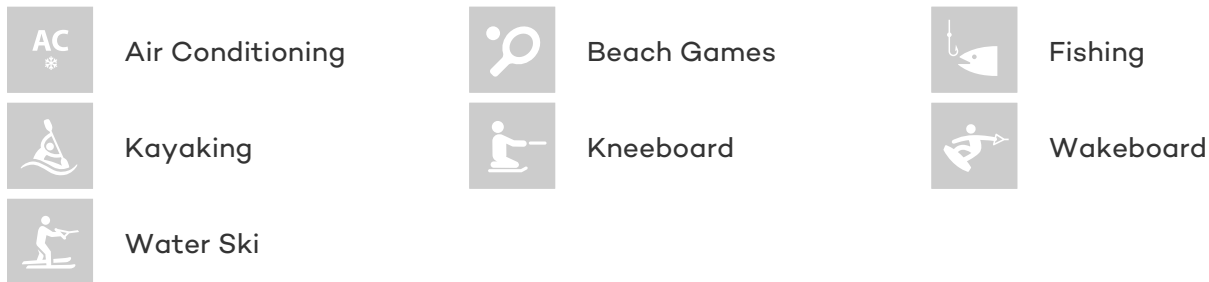

FIREFLY YACHT CHARTER

Superyacht FIREFLY was built in 2011 by Lagoon. She is a 18.90m / 62ft motor/sailer yacht with exterior design by and interior styling by . FIREFLY offers accommodation for up to 6 guests in 3 cabins with additional room for her crew of 3. She features a variety of amenities to ensure comfortable charter vacations, including Air Conditioning. She also carries an impressive collection of toys as listed below.

FIREFLY AMENITIES & TOYS

For a full up-to-date list of leisure facilities or amenities onboard Motor/Sailer Yacht Firefly please contact your Yacht Charter Broker prior to booking your vacation. If there is a particular water toy that you would like, but it is not listed, then it may be possible to rent this equipment for you.

MORE TENDERS, TOYS & YACHT AMMENITIES INFO:

[CLICK HERE](#)

CHARTER FIREFLY

If you are interested in chartering FIREFLY please contact your yacht charter broker for more information about booking a luxury charter vacation on board this Lagoon superyacht .