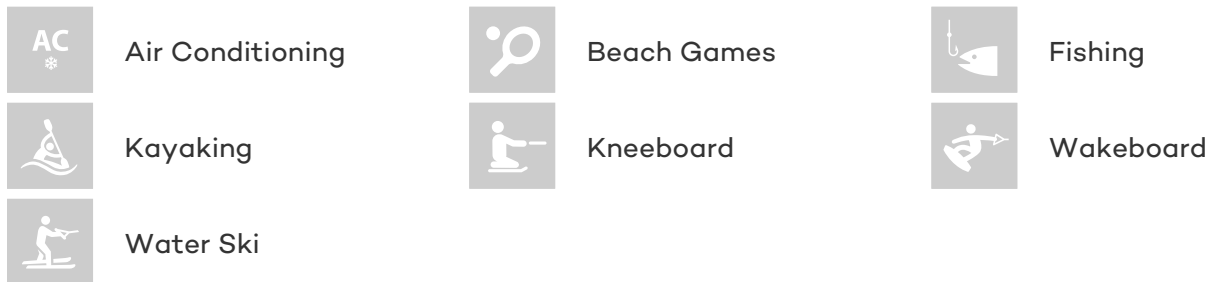

[CLICK HERE](#)

or SCAN QR CODE

MORE PHOTOS, VIDEO OR INTERACTIVE DECK PLANS:

[CLICK HERE](#)

FIREFLY YACHT CHARTER

Superyacht FIREFLY was built in 2011 by Lagoon. She is a 18.90m / 62ft motor/sailer yacht with exterior design by and interior styling by . FIREFLY offers accommodation for up to 6 guests in 3 cabins with additional room for her crew of 3. She features a variety of amenities to ensure comfortable charter vacations, including Air Conditioning and Air Conditioning. She also carries an impressive collection of toys as listed below.

FIREFLY AMENITIES & TOYS

For a full up-to-date list of leisure facilities or amenities onboard Motor/Sailer Yacht Firefly please contact your Yacht Charter Broker prior to booking your vacation. If there is a particular water toy that you would like, but it is not listed, then it may be possible to rent this equipment for you.