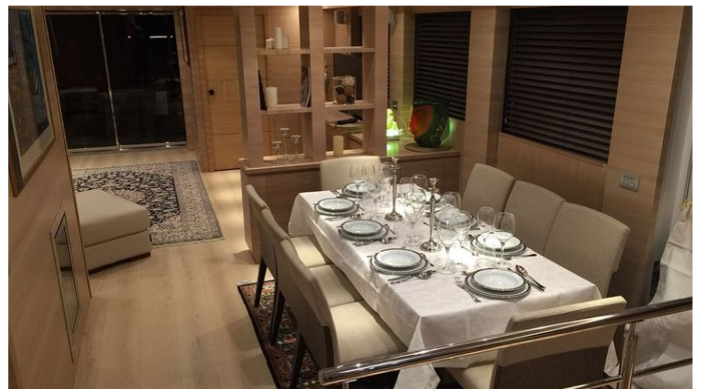

MORE PHOTOS, VIDEO OR INTERACTIVE DECK PLANS:

[CLICK HERE](#)

This document is not contractual. The yacht charters and their particulars displayed in the results above are displayed in good faith and whilst believed to be correct are not guaranteed. YachtCharterFleet.com does not warrant or assume any legal liability or responsibility for the accuracy, completeness, or usefulness of any information and/or images displayed. All information is subject to change without notice and is without warranty. Your preferred charter broker should provide you with yacht specifications, brochure and rates for your chosen dates during your charter yacht selection process. Starting prices are shown in a range of currencies for a one-week charter, unless otherwise indicated.