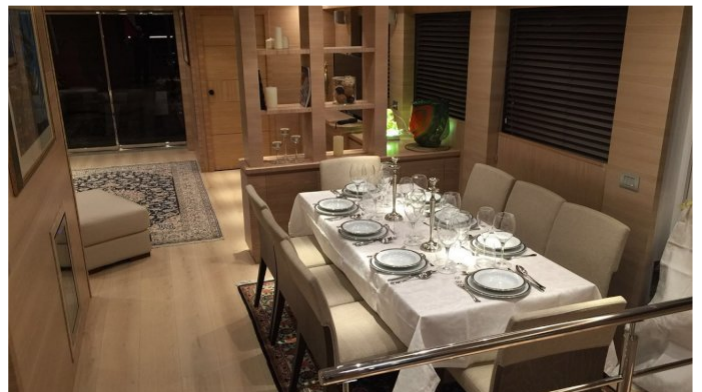

[CLICK HERE](#)

or SCAN QR CODE

MORE PHOTOS, VIDEO OR INTERACTIVE DECK PLANS:

[CLICK HERE](#)

DON MICHELE YACHT CHARTER

Superyacht DON MICHELE was built in 2016 by C.Boat. She is a 28.1m / 92ft motor yacht with exterior design by and interior styling by . DON MICHELE offers accommodation for up to 10 guests in 5 cabins with additional room for her crew of 5. She features a variety of amenities to ensure comfortable charter vacations, including Air Conditioning, Air Conditioning, Stabilizers at Anchor, At anchor Stabilizers, Stabilisers underway, Stabilisers underway, WiFi connection on board, Gym/exercise equipment, Gym and Wheelchair Friendly. She also carries an impressive collection of toys as listed below.

DON MICHELE AMENITIES & TOYS

 AC	Air Conditioning	 BBQ	BBQ	 Gym
 Jet Ski	Jet Ski	 Satcom	Satcom	 Satellite TV
 Snorkeling	Snorkeling	 Stabilizers	Stabilizers	 Wi Fi

For a full up-to-date list of leisure facilities or amenities onboard Motor Yacht Don Michele please contact your Yacht Charter Broker prior to booking your vacation. If there is a particular water toy that you would like, but it is not listed, then it may be possible to rent this equipment for you.