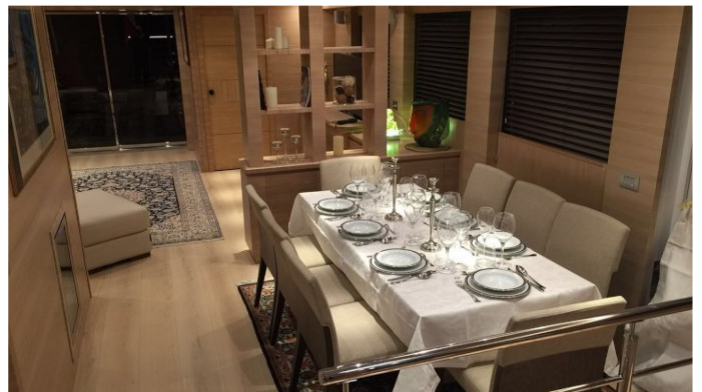

MORE PHOTOS, VIDEO OR INTERACTIVE DECK PLANS:

[CLICK HERE](#)