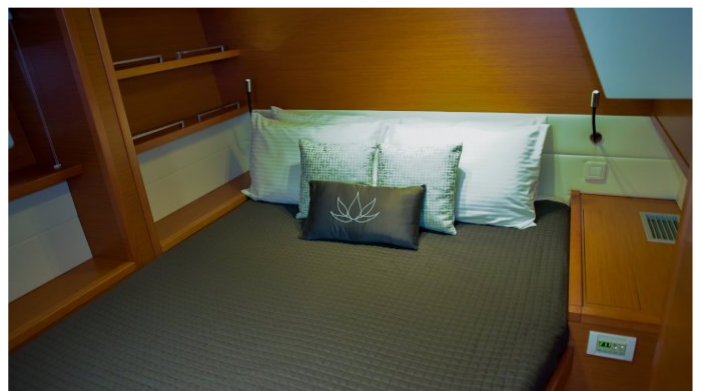

LOTUS

Yacht Charter Details for 'Lotus', the 15.85m Superyacht built by Lagoon

SPECIFICATIONS

LENGTH
15.85m / 52ft

BEAM DRAFT
8.61m / 28ft 1.50m / 5ft

YEAR
2014

CRUISING SPEED
8 Knots

ACCOMMODATION

GUESTS CABINS CREW
6 **4** **2**

CABIN CONFIGURATION
3 Double 1 Twin

CHARTER RATES

SUMMER
from
\$17,550 / week + expenses

WINTER
from
\$19,500 / week + expenses

Details correct as of 29 Jun, 2017

FOR MORE INFORMATION:

[CLICK HERE](#) 

or SCAN QR CODE

MORE PHOTOS, VIDEO OR INTERACTIVE DECK PLANS:

 [CLICK HERE](#)

LOTUS YACHT CHARTER

Superyacht LOTUS was built in 2014 by Lagoon. She is a 15.85m / 52ft motor/sailer yacht with exterior design by and interior styling by . LOTUS offers accommodation for up to 6 guests in 4 cabins with additional room for her crew of 2. She features a variety of amenities to ensure comfortable charter vacations, including Air Conditioning, WiFi connection on board and Air Conditioning. She also carries an impressive collection of toys as listed below.