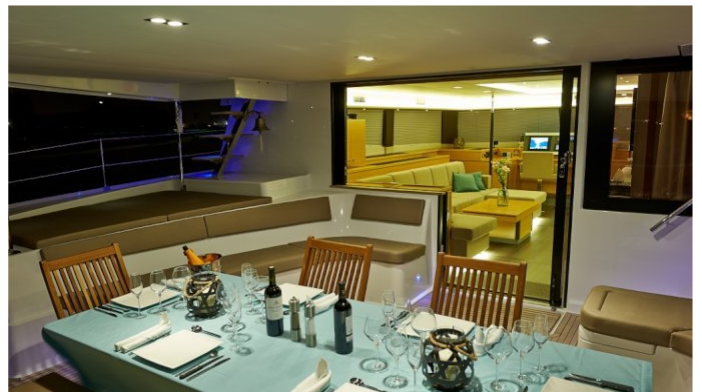

[CLICK HERE](#)

or SCAN QR CODE

MORE PHOTOS, VIDEO OR INTERACTIVE DECK PLANS:

[CLICK HERE](#)

LIR YACHT CHARTER

Superyacht LIR was built in 2014 by Fountaine Pajot. She is a 20.44m / 67ft motor/sailer yacht with exterior design by . LIR offers accommodation for up to 8 guests in 4 cabins with additional room for her crew of 3. She features a variety of amenities to ensure comfortable charter vacations, including Air Conditioning and WiFi connection on board. She also carries an impressive collection of toys as listed below.

LIR AMENITIES & TOYS

	Air Conditioning		Diving		Kayaking
	Kite Surf		Paddleboard		Snorkeling
	Towable Toys		Wakeboard		Wi Fi

For a full up-to-date list of leisure facilities or amenities onboard Motor/Sailer Yacht Lir please contact your Yacht Charter Broker prior to booking your vacation. If there is a particular water toy that you would like, but it is not listed, then it may be possible to rent this equipment for you.