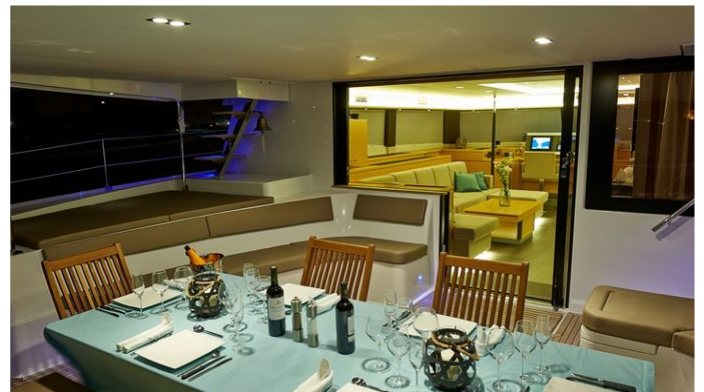

CRUISING SPEED
8 Knots

ACCOMMODATION

GUESTS	CABINS	CREW
8	4	3

CABIN CONFIGURATION
1 Master 3 Double

CHARTER RATES

SUMMER
from
€27,500 / week + expenses

WINTER
from
€27,500 / week + expenses

Details correct as of 19 Jan, 2022

FOR MORE INFORMATION:

[CLICK HERE](#) 

or SCAN QR CODE

MORE PHOTOS, VIDEO OR INTERACTIVE DECK PLANS:

[CLICK HERE](#)

LIR YACHT CHARTER

Superyacht LIR was built in 2014 by Fountaine Pajot. She is a 20.44m / 67'1 motor/sailer yacht with exterior design by . Lir offers accommodation for up to 8 guests in 4 cabins with additional room for her crew of 3. She features a variety of amenities to ensure comfortable charter vacations, including, Air Conditioning & WiFi connection on board. She also carries an impressive collection of toys as listed below.

LIR AMENITIES & TOYS

Wi-Fi

Air Conditioning

For a full up-to-date list of leisure facilities or amenities onboard Motor/Sailer Yacht Lir please contact your Yacht Charter Broker prior to booking your vacation. If there is a particular water toy that you would like, but it is not listed, then it may be possible to rent this equipment for you.