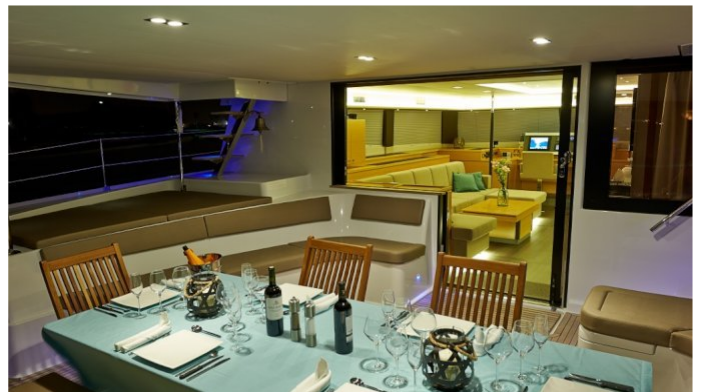

MORE PHOTOS, VIDEO OR INTERACTIVE DECK PLANS:

[CLICK HERE](#)