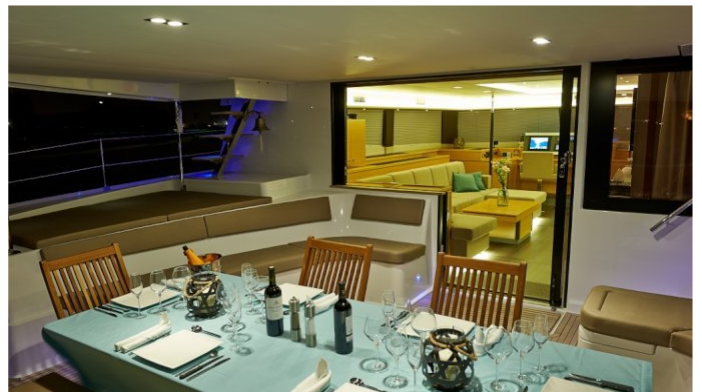

CRUISING SPEED
8 Knots

ACCOMMODATION

GUESTS	CABINS	CREW
8	4	3

CABIN CONFIGURATION
1 Master 3 Double

CHARTER RATES

SUMMER
from
€22,000 / week + expenses

WINTER
from
\$29,500 / week + expenses

Details correct as of 22 Jul, 2017

FOR MORE INFORMATION:

[CLICK HERE](#) 

or SCAN QR CODE

MORE PHOTOS, VIDEO OR INTERACTIVE DECK PLANS:

 [CLICK HERE](#)

LIR YACHT CHARTER

Superyacht LIR was built in 2014 by Fountaine Pajot. She is a 20.44m / 67ft motor/sailer yacht with exterior design by and interior styling by . LIR offers accommodation for up to 8 guests in 4 cabins with additional room for her crew of 3. She features a variety of amenities to ensure comfortable charter vacations, including Air Conditioning, Air Conditioning and WiFi connection on board. She also carries an impressive collection of toys as listed below.

LIR AMENITIES & TOYS

	Air Conditioning		Diving		Kayaking
	Kite Surf		Paddleboard		Snorkeling
	Towable Toys		Wakeboard		Wi Fi

For a full up-to-date list of leisure facilities or amenities onboard Motor/Sailer Yacht Lir please contact your Yacht Charter Broker prior to booking your vacation. If there is a particular water toy that you would like, but it is not listed, then it may be possible to rent this equipment for you.