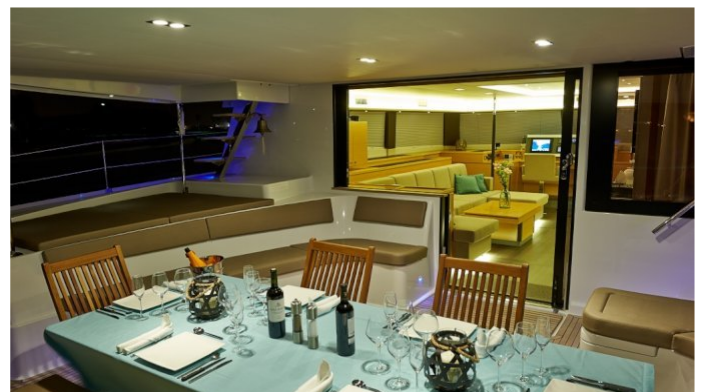

Details correct as of 21 Jul, 2018

FOR MORE INFORMATION:

[CLICK HERE](#)

or **SCAN QR CODE**

MORE PHOTOS, VIDEO OR INTERACTIVE DECK PLANS:

[CLICK HERE](#)

LIR YACHT CHARTER

Superyacht LIR was built in 2014 by Fountaine Pajot. She is a 20.44m / 67ft motor/sailer yacht with exterior design by . LIR offers accommodation for up to 8 guests in 4 cabins with additional room for her crew of 3. She features a variety of amenities to ensure comfortable charter vacations, including Air Conditioning and WiFi connection on board. She also carries an impressive collection of toys as listed below.

LIR AMENITIES & TOYS

	Air Conditioning		Diving		Kayaking
	Kite Surf		Paddleboard		Snorkeling
	Towable Toys		Wakeboard		Wi Fi

For a full up-to-date list of leisure facilities or amenities onboard Motor/Sailer Yacht Lir please contact your Yacht Charter Broker prior to booking your vacation. If there is a particular water toy that you would like, but it is not listed, then it may be possible to rent this equipment for you.