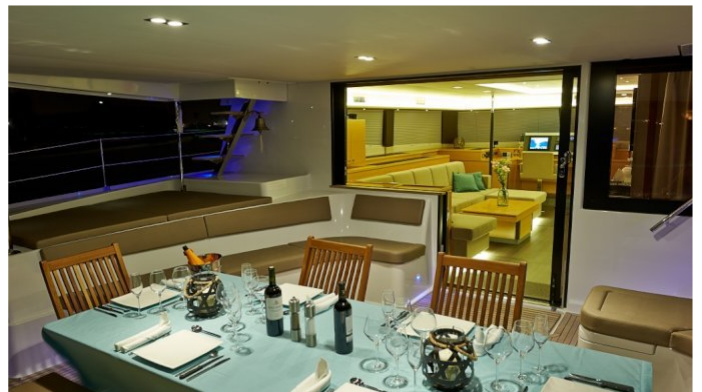

CRUISING SPEED
8 Knots

ACCOMMODATION

GUESTS	CABINS	CREW
8	4	3

CABIN CONFIGURATION
1 Master 3 Double

CHARTER RATES

SUMMER
from
€22,000 / week + expenses

WINTER
from
\$29,500 / week + expenses

Details correct as of 27 May, 2017

FOR MORE INFORMATION:

[CLICK HERE](#) 

or SCAN QR CODE

MORE PHOTOS, VIDEO OR INTERACTIVE DECK PLANS:

[CLICK HERE](#)

LIR YACHT CHARTER

Superyacht LIR was built in 2014 by Fountaine Pajot. She is a 20.44m / 67ft motor/sailer yacht with exterior design by and interior styling by . LIR offers accommodation for up to 8 guests in 4 cabins with additional room for her crew of 3. She features a variety of amenities to ensure comfortable charter vacations, including Air Conditioning, Air Conditioning and WiFi connection on board. She also carries an impressive collection of toys as listed below.

LIR AMENITIES & TOYS

 AC	Air Conditioning	 Diving	 Kayaking
 Kite Surf	Kite Surf	 Paddleboard	 Snorkeling
 Towable Toys	Towable Toys	 Wakeboard	 Wi Fi

For a full up-to-date list of leisure facilities or amenities onboard Motor/Sailer Yacht Lir please contact your Yacht Charter Broker prior to booking your vacation. If there is a particular water toy that you would like, but it is not listed, then it may be possible to rent this equipment for you.