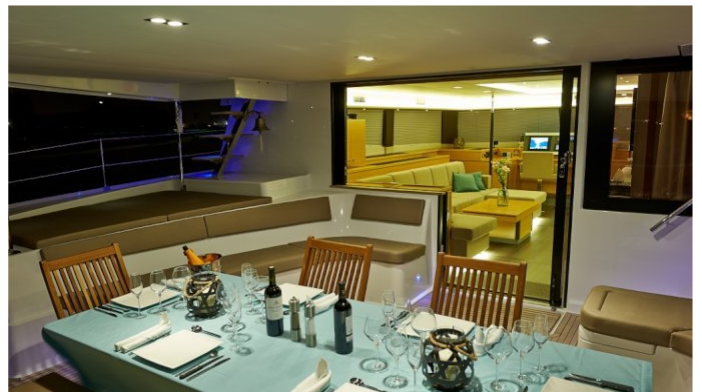

CRUISING SPEED
8 Knots

ACCOMMODATION

GUESTS	CABINS	CREW
8	4	3

CABIN CONFIGURATION
1 Master 3 Double

CHARTER RATES

SUMMER
from
€22,000 / week + expenses

WINTER
from
\$29,500 / week + expenses

Details correct as of 24 Feb, 2018

FOR MORE INFORMATION:

[CLICK HERE](#) 

or SCAN QR CODE

MORE PHOTOS, VIDEO OR INTERACTIVE DECK PLANS:

[CLICK HERE](#)

LIR YACHT CHARTER

Superyacht LIR was built in 2014 by Fountaine Pajot. She is a 20.44m / 67ft motor/sailer yacht with exterior design by and interior styling by . LIR offers accommodation for up to 8 guests in 4 cabins with additional room for her crew of 3. She features a variety of amenities to ensure comfortable charter vacations, including Air Conditioning, Air Conditioning and WiFi connection on board. She also carries an impressive collection of toys as listed below.

LIR AMENITIES & TOYS

 AC	Air Conditioning	 Diving	 Kayaking
 Kite Surf	Kite Surf	 Paddleboard	 Snorkeling
 Towable Toys	Towable Toys	 Wakeboard	 Wi Fi

For a full up-to-date list of leisure facilities or amenities onboard Motor/Sailer Yacht Lir please contact your Yacht Charter Broker prior to booking your vacation. If there is a particular water toy that you would like, but it is not listed, then it may be possible to rent this equipment for you.