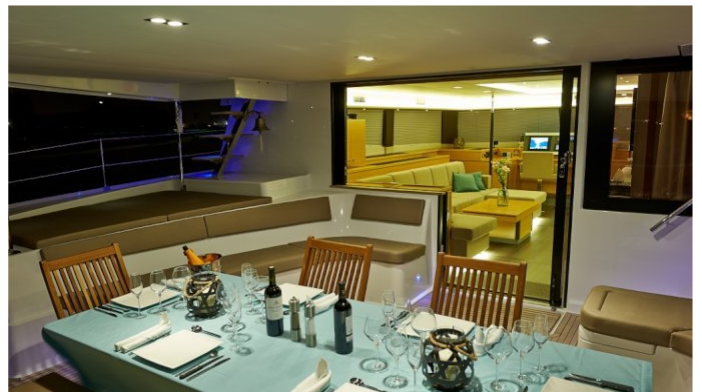

CRUISING SPEED
8 Knots

ACCOMMODATION

GUESTS	CABINS	CREW
8	4	3

CABIN CONFIGURATION
1 Master 3 Double

CHARTER RATES

SUMMER
from
€22,000 / week + expenses

WINTER
from
\$29,500 / week + expenses

Details correct as of 23 Nov, 2017

FOR MORE INFORMATION:

[CLICK HERE](#) 

or SCAN QR CODE

MORE PHOTOS, VIDEO OR INTERACTIVE DECK PLANS:

[CLICK HERE](#)

LIR YACHT CHARTER

Superyacht LIR was built in 2014 by Fountaine Pajot. She is a 20.44m / 67ft motor/sailer yacht with exterior design by and interior styling by . LIR offers accommodation for up to 8 guests in 4 cabins with additional room for her crew of 3. She features a variety of amenities to ensure comfortable charter vacations, including Air Conditioning, Air Conditioning and WiFi connection on board. She also carries an impressive collection of toys as listed below.

LIR AMENITIES & TOYS

 AC	Air Conditioning	 Diving	 Kayaking
 Kite Surf	Kite Surf	 Paddleboard	 Snorkeling
 Towable Toys	Towable Toys	 Wakeboard	 Wi Fi

For a full up-to-date list of leisure facilities or amenities onboard Motor/Sailer Yacht Lir please contact your Yacht Charter Broker prior to booking your vacation. If there is a particular water toy that you would like, but it is not listed, then it may be possible to rent this equipment for you.