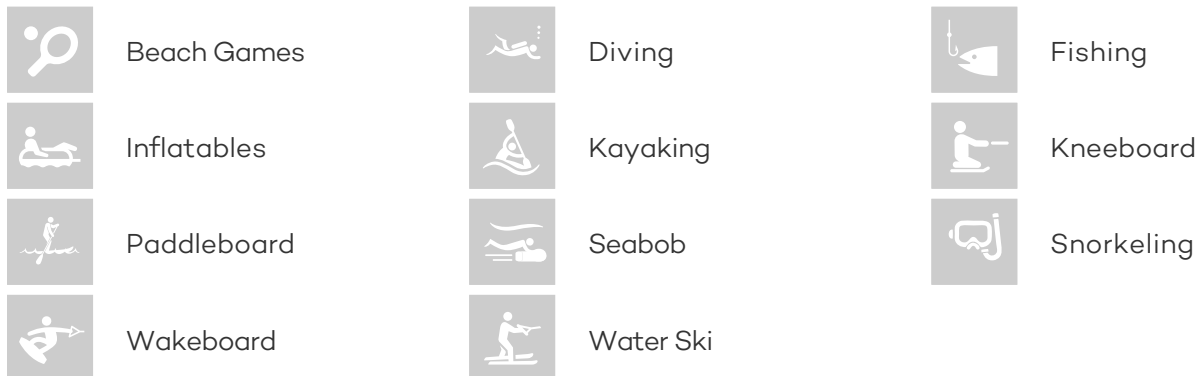

WINTER
from
€39,500 / week + expenses

Details correct as of 29 Jul, 2017

FOR MORE INFORMATION:

[CLICK HERE](#) 

or SCAN QR CODE

MORE PHOTOS, VIDEO OR INTERACTIVE DECK PLANS:

[CLICK HERE](#)

BLUE DEER YACHT CHARTER

Superyacht BLUE DEER was built in 2015 by Sunreef Yachts. She is a 22.55m / 74ft motor/sailer yacht with exterior design by and interior styling by . BLUE DEER offers accommodation for up to 10 guests in 4 cabins with additional room for her crew of 4. She features a variety of amenities to ensure comfortable charter vacations, including . She also carries an impressive collection of toys as listed below.

BLUE DEER AMENITIES & TOYS

For a full up-to-date list of leisure facilities or amenities onboard Motor/Sailer Yacht Blue Deer please contact your Yacht Charter Broker prior to booking your vacation. If there is a particular water toy that you would like, but it is not listed, then it may be possible to rent this equipment for you.