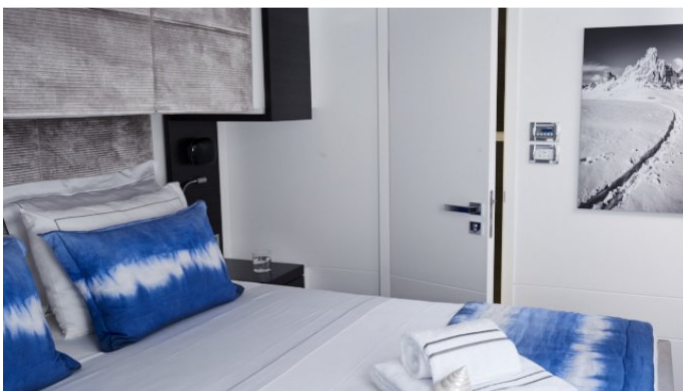

MORE PHOTOS, VIDEO OR INTERACTIVE DECK PLANS:

[CLICK HERE](#)