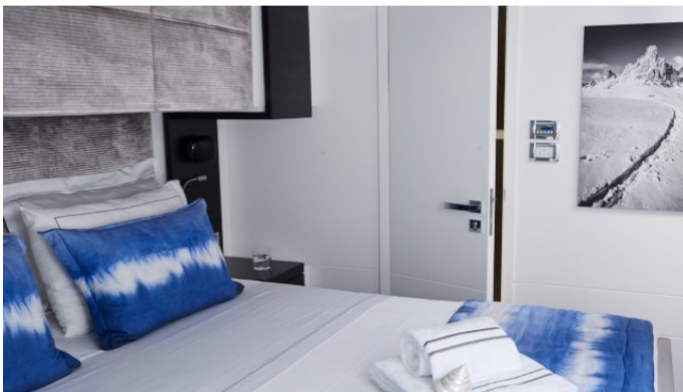

MORE PHOTOS, VIDEO OR INTERACTIVE DECK PLANS:

[CLICK HERE](#)