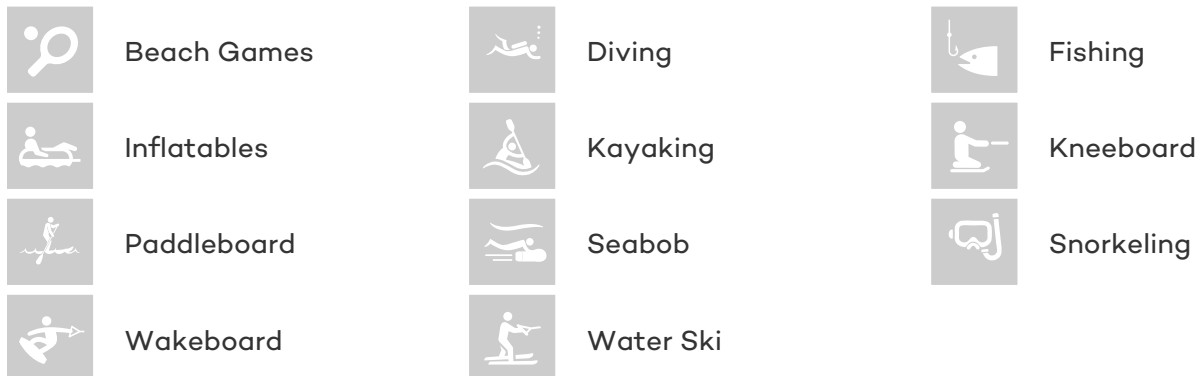

BLUE DEER YACHT CHARTER

Superyacht BLUE DEER was built in 2015 by Sunreef Yachts. She is a 22.55m / 74ft motor/sailer yacht with exterior design by . BLUE DEER offers accommodation for up to 10 guests in 4 cabins with additional room for her crew of 4. She features a variety of amenities to ensure comfortable charter vacations, including . She also carries an impressive collection of toys as listed below.

BLUE DEER AMENITIES & TOYS

For a full up-to-date list of leisure facilities or amenities onboard Motor/Sailer Yacht Blue Deer please contact your Yacht Charter Broker prior to booking your vacation. If there is a particular water toy that you would like, but it is not listed, then it may be possible to rent this equipment for you.

MORE TENDERS, TOYS & YACHT AMMENITIES INFO:

[CLICK HERE](#)

CHARTER BLUE DEER

If you are interested in chartering BLUE DEER please contact your yacht charter broker for more information about booking a luxury charter vacation on board this Sunreef Yachts superyacht .