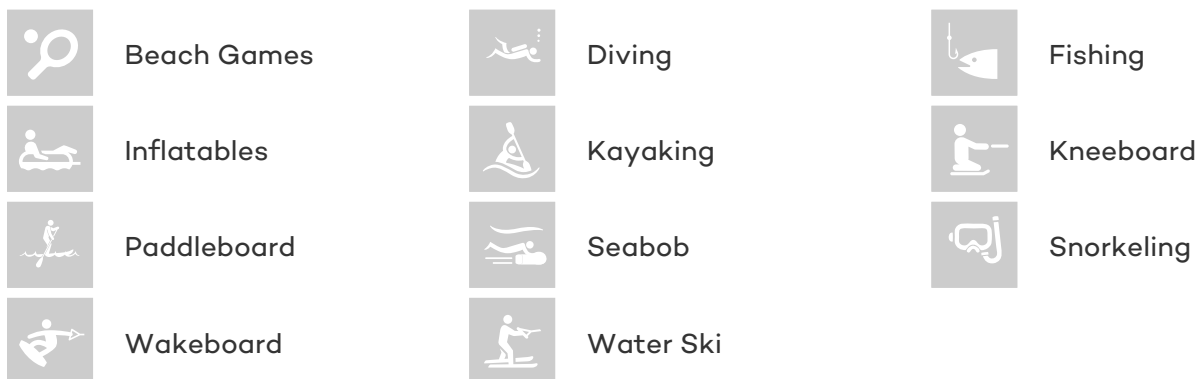

WINTER
from
€39,500 / week + expenses

Details correct as of 19 Nov, 2018

FOR MORE INFORMATION:

[CLICK HERE](#) 

or SCAN QR CODE

MORE PHOTOS, VIDEO OR INTERACTIVE DECK PLANS:

[CLICK HERE](#)

BLUE DEER YACHT CHARTER

Superyacht BLUE DEER was built in 2015 by Sunreef Yachts. She is a 22.55m / 74ft motor/sailer yacht with exterior design by . BLUE DEER offers accommodation for up to 10 guests in 4 cabins with additional room for her crew of 4. She features a variety of amenities to ensure comfortable charter vacations, including . She also carries an impressive collection of toys as listed below.

BLUE DEER AMENITIES & TOYS

For a full up-to-date list of leisure facilities or amenities onboard Motor/Sailer Yacht Blue Deer please contact your Yacht Charter Broker prior to booking your vacation. If there is a particular water toy that you would like, but it is not listed, then it may be possible to rent this equipment for you.