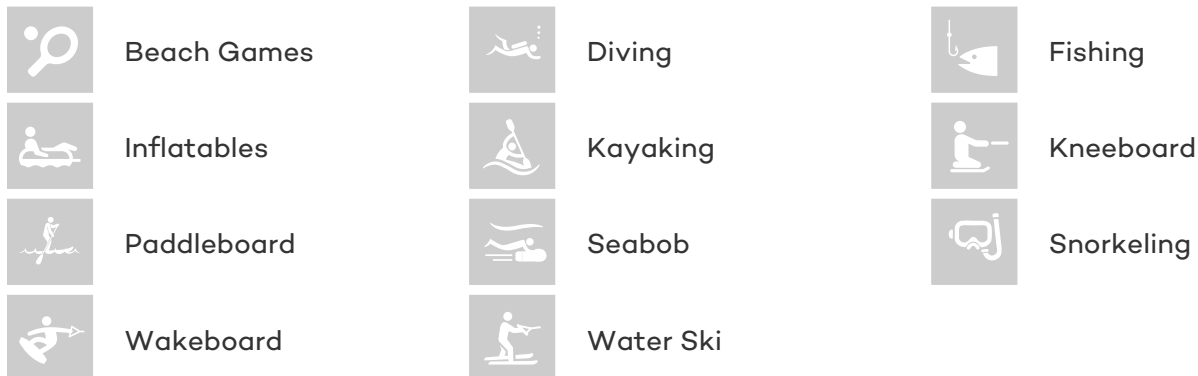

WINTER
from
€39,500 / week + expenses

Details correct as of 18 Nov, 2017

FOR MORE INFORMATION:

[CLICK HERE](#) 

or SCAN QR CODE

MORE PHOTOS, VIDEO OR INTERACTIVE DECK PLANS:

[CLICK HERE](#)

BLUE DEER YACHT CHARTER

Superyacht BLUE DEER was built in 2015 by Sunreef Yachts. She is a 22.55m / 74ft motor/sailer yacht with exterior design by and interior styling by . BLUE DEER offers accommodation for up to 10 guests in 4 cabins with additional room for her crew of 4. She features a variety of amenities to ensure comfortable charter vacations, including . She also carries an impressive collection of toys as listed below.

BLUE DEER AMENITIES & TOYS

For a full up-to-date list of leisure facilities or amenities onboard Motor/Sailer Yacht Blue Deer please contact your Yacht Charter Broker prior to booking your vacation. If there is a particular water toy that you would like, but it is not listed, then it may be possible to rent this equipment for you.