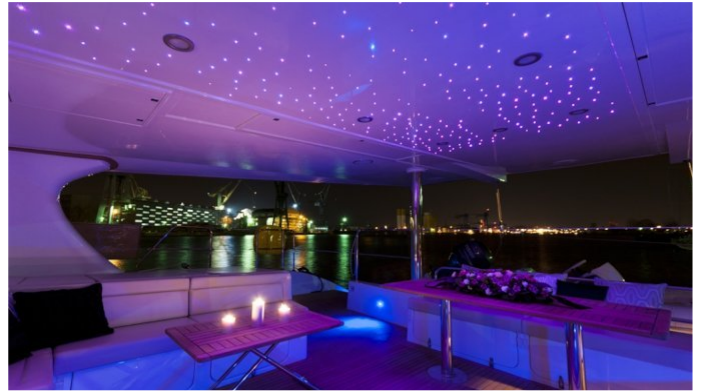

MORE PHOTOS, VIDEO OR INTERACTIVE DECK PLANS:

[CLICK HERE](#)