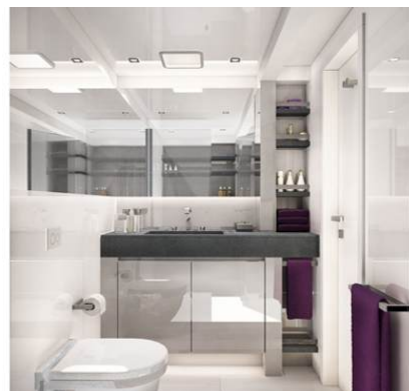

MORE PHOTOS, VIDEO OR INTERACTIVE DECK PLANS:

[CLICK HERE](#)