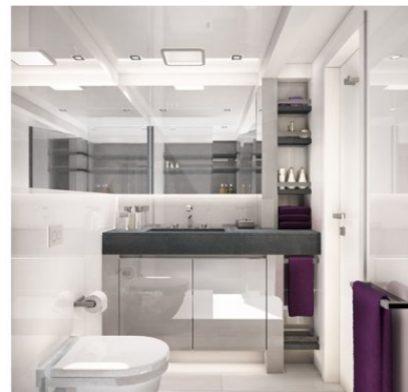

Details correct as of 20 Sep, 2017

FOR MORE INFORMATION:

[CLICK HERE](#) 

or SCAN QR CODE

MORE PHOTOS, VIDEO OR INTERACTIVE DECK PLANS:

[CLICK HERE](#)

19TH HOLE YACHT CHARTER

Superyacht 19TH HOLE was built in 2015 by Sunreef Yachts. She is a 22.55m / 74ft motor/sailer yacht with exterior design by and interior styling by . 19TH HOLE offers accommodation for up to 10 guests in 4 cabins with additional room for her crew of 3. She features a variety of amenities to ensure comfortable charter vacations, including . She also carries an impressive collection of toys as listed below.