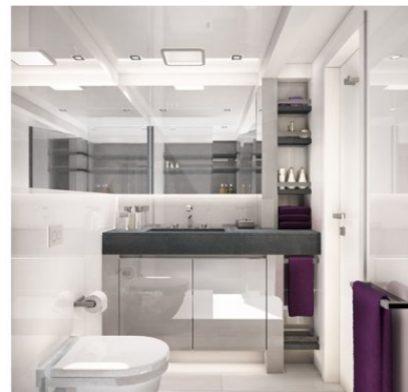

Details correct as of 24 Jun, 2018

FOR MORE INFORMATION:

[CLICK HERE](#) 

or SCAN QR CODE

MORE PHOTOS, VIDEO OR INTERACTIVE DECK PLANS:

[CLICK HERE](#)

19TH HOLE YACHT CHARTER

Superyacht 19TH HOLE was built in 2015 by Sunreef Yachts. She is a 22.55m / 74ft motor/sailer yacht with exterior design by and interior styling by . 19TH HOLE offers accommodation for up to 10 guests in 4 cabins with additional room for her crew of 3. She features a variety of amenities to ensure comfortable charter vacations, including . She also carries an impressive collection of toys as listed below.