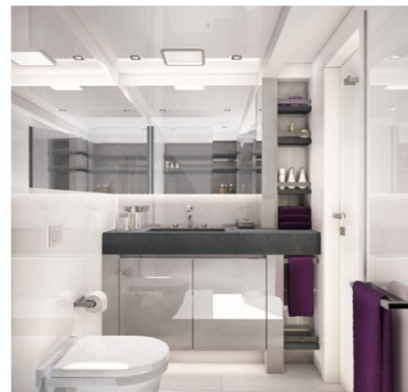

Details correct as of 24 Apr, 2018

FOR MORE INFORMATION:

[CLICK HERE](#) 

or SCAN QR CODE

MORE PHOTOS, VIDEO OR INTERACTIVE DECK PLANS:

[CLICK HERE](#)

19TH HOLE YACHT CHARTER

Superyacht 19TH HOLE was built in 2015 by Sunreef Yachts. She is a 22.55m / 74ft motor/sailer yacht with exterior design by and interior styling by . 19TH HOLE offers accommodation for up to 10 guests in 4 cabins with additional room for her crew of 3. She features a variety of amenities to ensure comfortable charter vacations, including . She also carries an impressive collection of toys as listed below.