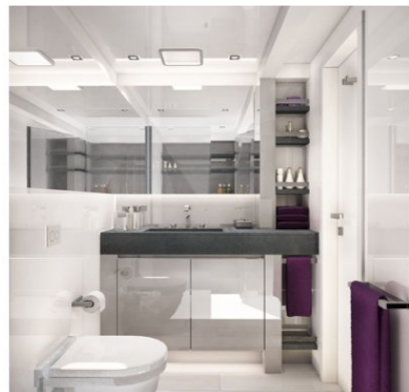

Details correct as of 18 Nov, 2017

FOR MORE INFORMATION:

[CLICK HERE](#) 

or SCAN QR CODE

MORE PHOTOS, VIDEO OR INTERACTIVE DECK PLANS:

[CLICK HERE](#)

19TH HOLE YACHT CHARTER

Superyacht 19TH HOLE was built in 2015 by Sunreef Yachts. She is a 22.55m / 74ft motor/sailer yacht with exterior design by and interior styling by . 19TH HOLE offers accommodation for up to 10 guests in 4 cabins with additional room for her crew of 3. She features a variety of amenities to ensure comfortable charter vacations, including . She also carries an impressive collection of toys as listed below.