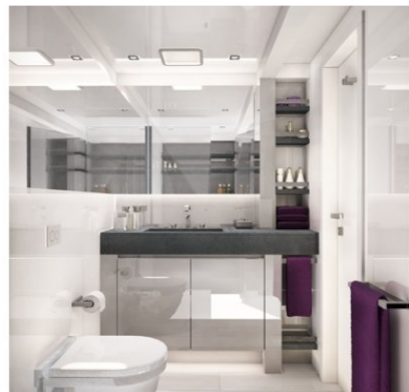

Details correct as of 18 Nov, 2018

FOR MORE INFORMATION:

[CLICK HERE](#) 

or SCAN QR CODE

MORE PHOTOS, VIDEO OR INTERACTIVE DECK PLANS:

[CLICK HERE](#)

19TH HOLE YACHT CHARTER

Superyacht 19TH HOLE was built in 2015 by Sunreef Yachts. She is a 22.55m / 74ft motor/sailer yacht with exterior design by . 19TH HOLE offers accommodation for up to 10 guests in 4 cabins with additional room for her crew of 3. She features a variety of amenities to ensure comfortable charter vacations, including . She also carries an impressive collection of toys as listed below.