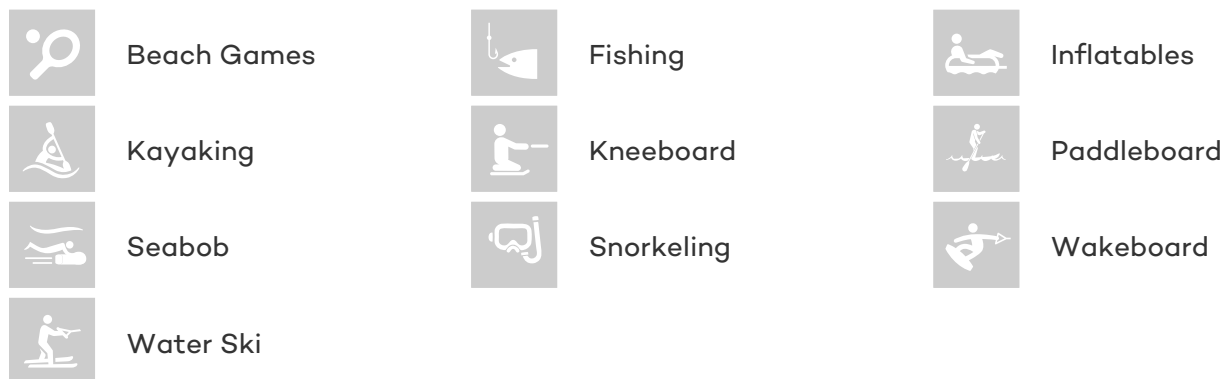

19TH HOLE YACHT CHARTER

Superyacht 19TH HOLE was built in 2015 by Sunreef Yachts. She is a 22.55m / 74ft motor/sailer yacht with exterior design by and interior styling by . 19TH HOLE offers accommodation for up to 10 guests in 4 cabins with additional room for her crew of 3. She features a variety of amenities to ensure comfortable charter vacations, including . She also carries an impressive collection of toys as listed below.

19TH HOLE AMENITIES & TOYS

For a full up-to-date list of leisure facilities or amenities onboard Motor/Sailer Yacht 19th Hole please contact your Yacht Charter Broker prior to booking your vacation. If there is a particular water toy that you would like, but it is not listed, then it may be possible to rent this equipment for you.

MORE TENDERS, TOYS & YACHT AMMENITIES INFO:

[CLICK HERE](#)

CHARTER 19TH HOLE

If you are interested in chartering 19TH HOLE please contact your yacht charter broker for more information about booking a luxury charter vacation on board this Sunreef Yachts superyacht .