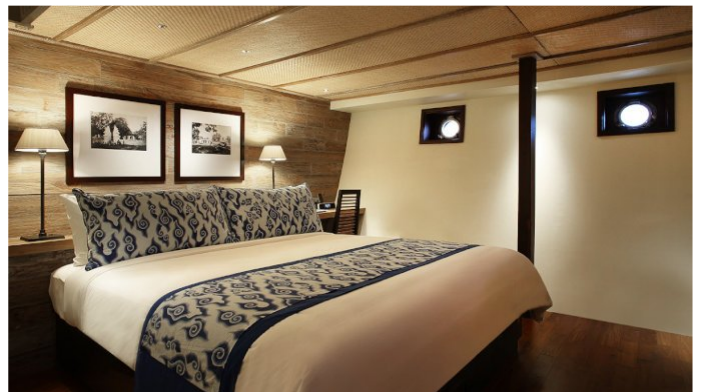

MORE PHOTOS, VIDEO OR INTERACTIVE DECK PLANS:

[CLICK HERE](#)

This document is not contractual. The yacht charters and their particulars displayed in the results above are displayed in good faith and whilst believed to be correct are not guaranteed. YachtCharterFleet.com does not warrant or assume any legal liability or responsibility for the accuracy, completeness, or usefulness of any information and/or images displayed. All information is subject to change without notice and is without warranty. Your preferred charter broker should provide you with yacht specifications, brochure and rates for your chosen dates during your charter yacht selection process. Starting prices are shown in a range of currencies for a one-week charter, unless otherwise indicated.