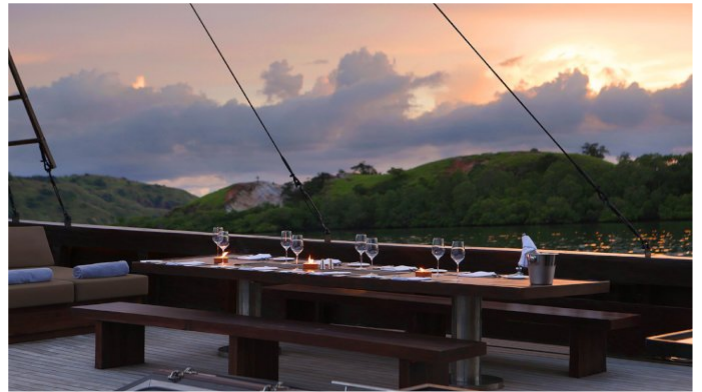

MORE PHOTOS, VIDEO OR INTERACTIVE DECK PLANS:

[CLICK HERE](#)

This document is not contractual. The yacht charters and their particulars displayed in the results above are displayed in good faith and whilst believed to be correct are not guaranteed. YachtCharterFleet.com does not warrant or assume any legal liability or responsibility for the accuracy, completeness, or usefulness of any information and/or images displayed. All information is subject to change without notice and is without warranty. Your preferred charter broker should provide you with yacht specifications, brochure and rates for your chosen dates during your charter yacht selection process. Starting prices are shown in a range of currencies for a one-week charter, unless otherwise indicated.