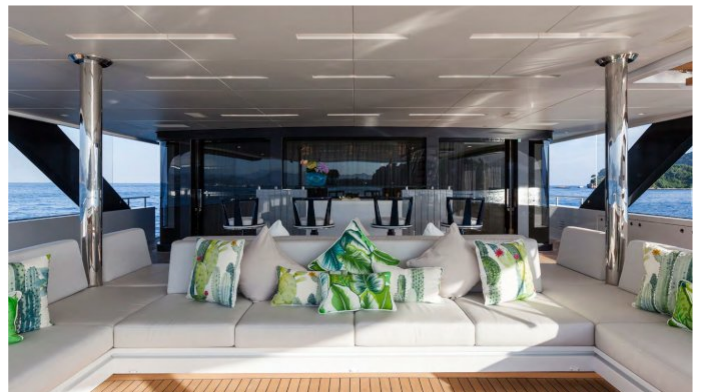

MORE PHOTOS, VIDEO OR INTERACTIVE DECK PLANS:

[CLICK HERE](#)

This document is not contractual. The yacht charters and their particulars displayed in the results above are displayed in good faith and whilst believed to be correct are not guaranteed. YachtCharterFleet.com does not warrant or assume any legal liability or responsibility for the accuracy, completeness, or usefulness of any information and/or images displayed. All information is subject to change without notice and is without warranty. Your preferred charter broker should provide you with yacht specifications, brochure and rates for your chosen dates during your charter yacht selection process. Starting prices are shown in a range of currencies for a one-week charter, unless otherwise indicated.