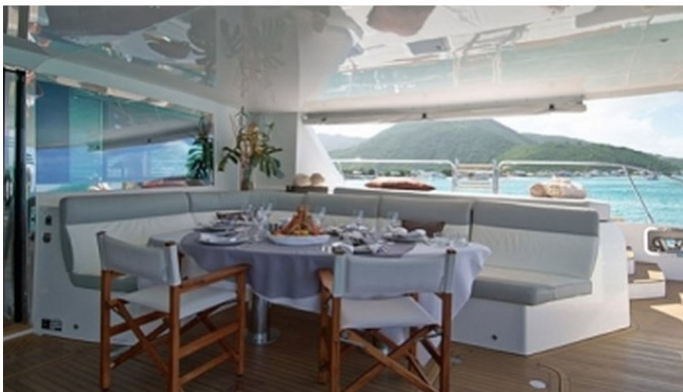

ACCOMMODATION

GUESTS	CABINS	CREW
8	4	4

CABIN CONFIGURATION
1 Master 3 Double

CHARTER RATES

SUMMER
from
\$36,000 / week + expenses

WINTER
from
\$41,000 / week + expenses

Details correct as of 18 Aug, 2018

FOR MORE INFORMATION:

[CLICK HERE](#) 

or SCAN QR CODE

MORE PHOTOS, VIDEO OR INTERACTIVE DECK PLANS:

 [CLICK HERE](#)

LADY ALLIAURA YACHT CHARTER

Superyacht LADY ALLIAURA was built in 2010 by Alliaura Marine Group. She is a 22.9m / 75ft motor yacht with exterior design by Marc Lombard and interior styling by Marc Lombard. LADY ALLIAURA offers accommodation for up to 8 guests in 4 cabins with additional room for her crew of 4. She features a variety of amenities to ensure comfortable charter vacations, including Air Conditioning. She also carries an impressive collection of toys as listed below.

LADY ALLIAURA AMENITIES & TOYS

 AC	Air Conditioning	 Fishing	 Inflatables
 Kneeboard	Kneeboard	 Paddleboard	 Snorkeling
 Towable Toys	Towable Toys	 Wakeboard	 Water Ski

For a full up-to-date list of leisure facilities or amenities onboard Motor Yacht Lady Alliaura please contact your Yacht Charter Broker prior to booking your vacation. If there is a particular water toy that you would like, but it is not listed, then it may be possible to rent this equipment for you.