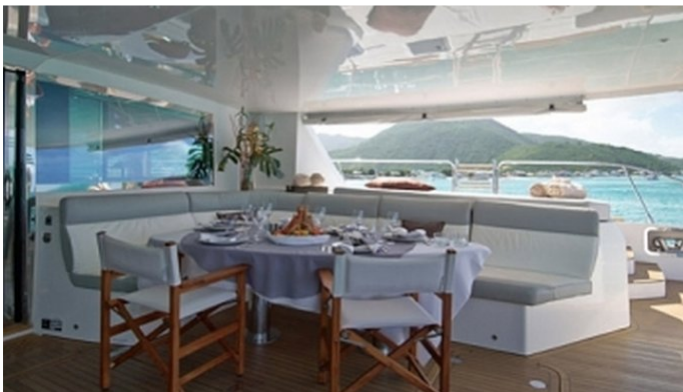

MORE PHOTOS, VIDEO OR INTERACTIVE DECK PLANS:

[CLICK HERE](#)