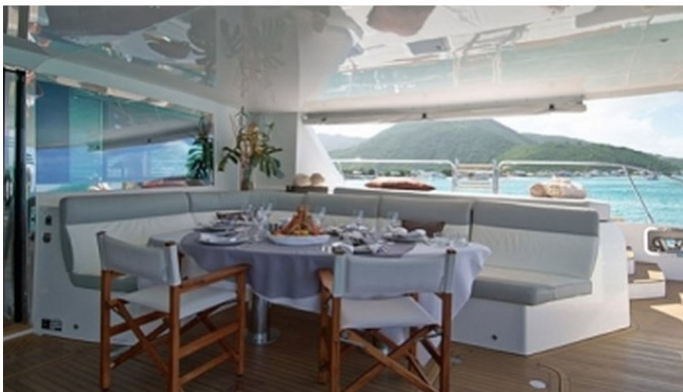

ACCOMMODATION

GUESTS	CABINS	CREW
8	4	4

CABIN CONFIGURATION
1 Master 3 Double

CHARTER RATES

SUMMER
from
\$34,500 / week + expenses

WINTER
from
\$34,500 / week + expenses

Details correct as of 23 Aug, 2017

FOR MORE INFORMATION:

[CLICK HERE](#) 

or SCAN QR CODE

MORE PHOTOS, VIDEO OR INTERACTIVE DECK PLANS:

[CLICK HERE](#)

LADY ALLIAURA YACHT CHARTER

Superyacht LADY ALLIAURA was built in 2010 by Alliaura Marine Group. She is a 22.9m / 75ft motor yacht with exterior design by Marc Lombard and interior styling by Marc Lombard. LADY ALLIAURA offers accommodation for up to 8 guests in 4 cabins with additional room for her crew of 4. She features a variety of amenities to ensure comfortable charter vacations, including Air Conditioning and Air Conditioning. She also carries an impressive collection of toys as listed below.

LADY ALLIAURA AMENITIES & TOYS

 AC	Air Conditioning	 Fishing	 Inflatables
 Kneeboard	Kneeboard	 Paddleboard	 Snorkeling
 Towable Toys	Towable Toys	 Wakeboard	 Water Ski

For a full up-to-date list of leisure facilities or amenities onboard Motor Yacht Lady Alliaura please contact your Yacht Charter Broker prior to booking your vacation. If there is a particular water toy that you would like, but it is not listed, then it may be possible to rent this equipment for you.