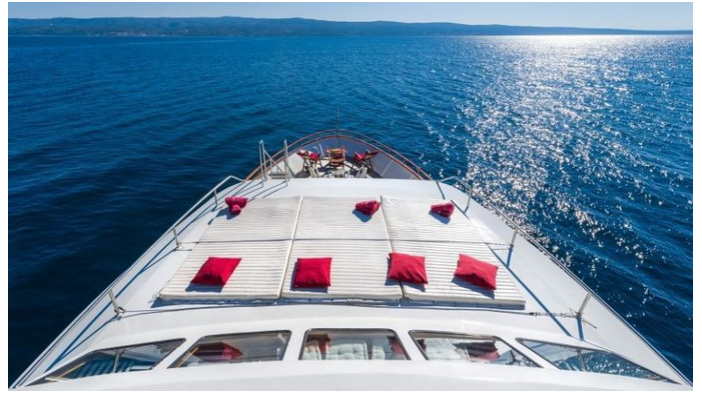

MORE PHOTOS, VIDEO OR INTERACTIVE DECK PLANS: