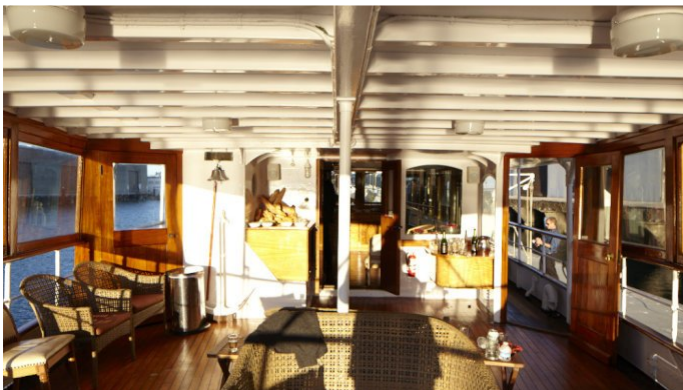

MORE PHOTOS, VIDEO OR INTERACTIVE DECK PLANS:

[CLICK HERE](#)