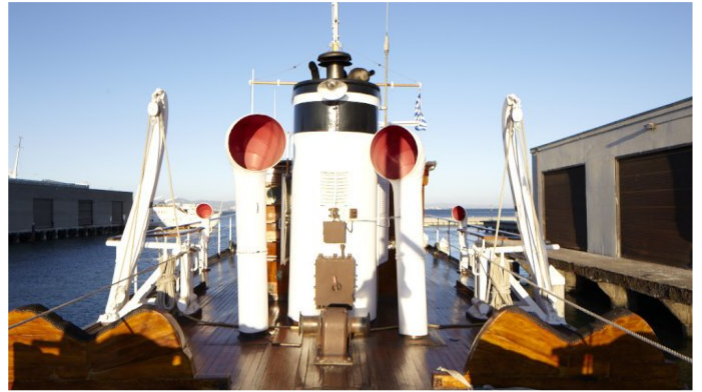

MORE PHOTOS, VIDEO OR INTERACTIVE DECK PLANS:

[CLICK HERE](#)