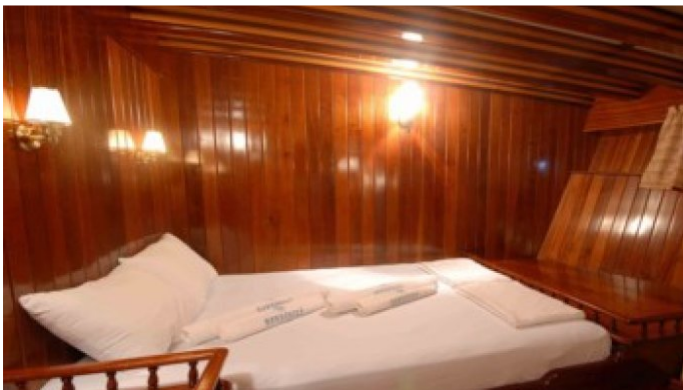

GUESTS	CABINS	CREW
24	12	6

CABIN CONFIGURATION
1 Master 1 Double
10 Twin

CHARTER RATES

SUMMER
from
€19,000 / week + expenses

WINTER
from
€19,000 / week + expenses

Details correct as of 21 Nov, 2018

FOR MORE INFORMATION:

[CLICK HERE](#) 

or SCAN QR CODE

MORE PHOTOS, VIDEO OR INTERACTIVE DECK PLANS:

BAHRIYELI C YACHT CHARTER

Superyacht BAHRIYELI C was built in 2005 by Custom. She is a 55m / 180ft sail yacht with exterior design by . BAHRIYELI C offers accommodation for up to 24 guests in 12 cabins with additional room for her crew of 6. She features a variety of amenities to ensure comfortable charter vacations, including . She also carries an impressive collection of toys as listed below.

BAHRIYELI C AMENITIES & TOYS

 AC	Air Conditioning	 Fishing	 Ipod Docking
 Kayaking	Kayaking	 Satellite TV	 Snorkeling
 Wi Fi	Wi Fi	 Wind Surf	

For a full up-to-date list of leisure facilities or amenities onboard Sail Yacht Bahriyeli C please contact your Yacht Charter Broker prior to booking your vacation. If there is a particular water toy that you would like, but it is not listed, then it may be possible to rent this equipment for you.