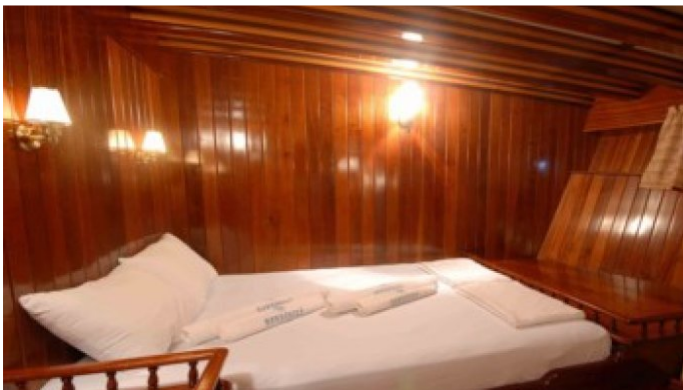

GUESTS	CABINS	CREW
24	12	6

CABIN CONFIGURATION

1 Master 1 Double
10 Twin

CHARTER RATES

SUMMER
from
€19,000 / week + expenses

WINTER
from
€19,000 / week + expenses

Details correct as of 14 Aug, 2018

FOR MORE INFORMATION:

[CLICK HERE](#) 

or SCAN QR CODE

MORE PHOTOS, VIDEO OR INTERACTIVE DECK PLANS:

[CLICK HERE](#)

BAHRIYELI C YACHT CHARTER

Superyacht BAHRIYELI C was built in 2005 by Custom. She is a 55m / 180ft sail yacht with exterior design by . BAHRIYELI C offers accommodation for up to 24 guests in 12 cabins with additional room for her crew of 6. She features a variety of amenities to ensure comfortable charter vacations, including . She also carries an impressive collection of toys as listed below.

BAHRIYELI C AMENITIES & TOYS

 AC	Air Conditioning	 Fishing	 Ipod Docking
 Kayaking	Kayaking	 Satellite TV	 Snorkeling
 Wi Fi	Wi Fi	 Wind Surf	

For a full up-to-date list of leisure facilities or amenities onboard Sail Yacht Bahriyeli C please contact your Yacht Charter Broker prior to booking your vacation. If there is a particular water toy that you would like, but it is not listed, then it may be possible to rent this equipment for you.