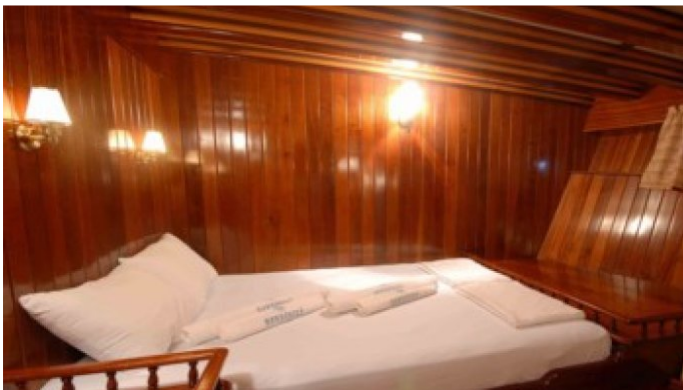

GUESTS	CABINS	CREW
24	12	6

CABIN CONFIGURATION

1 Master 1 Double
10 Twin

CHARTER RATES

SUMMER
from
€19,000 / week + expenses

WINTER
from
€19,000 / week + expenses

Details correct as of 24 Nov, 2017

FOR MORE INFORMATION:

[CLICK HERE](#) 

or SCAN QR CODE

MORE PHOTOS, VIDEO OR INTERACTIVE DECK PLANS:

[CLICK HERE](#)

BAHRIYELI C YACHT CHARTER

Superyacht BAHRIYELI C was built in 2005 by Custom. She is a 55m / 180ft sail yacht with exterior design by and interior styling by . BAHRIYELI C offers accommodation for up to 24 guests in 12 cabins with additional room for her crew of 6. She features a variety of amenities to ensure comfortable charter vacations, including . She also carries an impressive collection of toys as listed below.