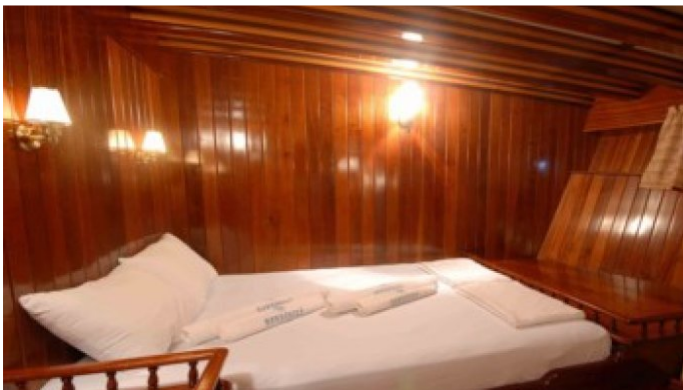

GUESTS	CABINS	CREW
24	12	6

CABIN CONFIGURATION

1 Master 1 Double
10 Twin

CHARTER RATES

SUMMER
from
€19,000 / week + expenses

WINTER
from
€19,000 / week + expenses

Details correct as of 19 Aug, 2018

FOR MORE INFORMATION:

[CLICK HERE](#) 

or SCAN QR CODE

MORE PHOTOS, VIDEO OR INTERACTIVE DECK PLANS:

[CLICK HERE](#)

BAHRIYELI C YACHT CHARTER

Superyacht BAHRIYELI C was built in 2005 by Custom. She is a 55m / 180ft sail yacht with exterior design by . BAHRIYELI C offers accommodation for up to 24 guests in 12 cabins with additional room for her crew of 6. She features a variety of amenities to ensure comfortable charter vacations, including . She also carries an impressive collection of toys as listed below.

BAHRIYELI C AMENITIES & TOYS

	Air Conditioning		Fishing		Ipod Docking
	Kayaking		Satellite TV		Snorkeling
	Wi Fi		Wind Surf		

For a full up-to-date list of leisure facilities or amenities onboard Sail Yacht Bahriyeli C please contact your Yacht Charter Broker prior to booking your vacation. If there is a particular water toy that you would like, but it is not listed, then it may be possible to rent this equipment for you.