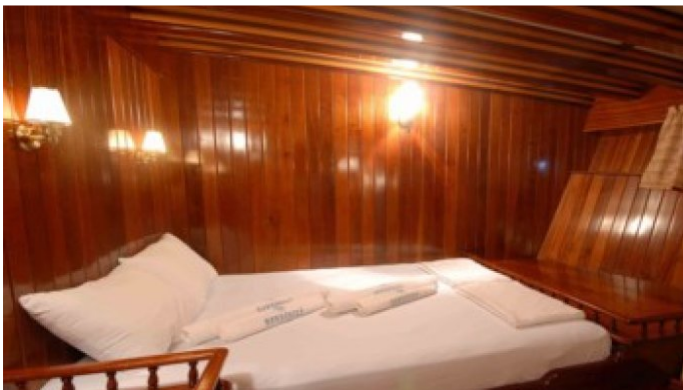

GUESTS	CABINS	CREW
24	12	6

CABIN CONFIGURATION

1 Master 1 Double
10 Twin

CHARTER RATES

SUMMER
from
€19,000 / week + expenses

WINTER
from
€19,000 / week + expenses

Details correct as of 24 Sep, 2017

FOR MORE INFORMATION:

[CLICK HERE](#) 

or SCAN QR CODE

MORE PHOTOS, VIDEO OR INTERACTIVE DECK PLANS:

[CLICK HERE](#)

BAHRIYELI C YACHT CHARTER

Superyacht BAHRIYELI C was built in 2005 by Custom. She is a 55m / 180ft sail yacht with exterior design by and interior styling by . BAHRIYELI C offers accommodation for up to 24 guests in 12 cabins with additional room for her crew of 6. She features a variety of amenities to ensure comfortable charter vacations, including . She also carries an impressive collection of toys as listed below.