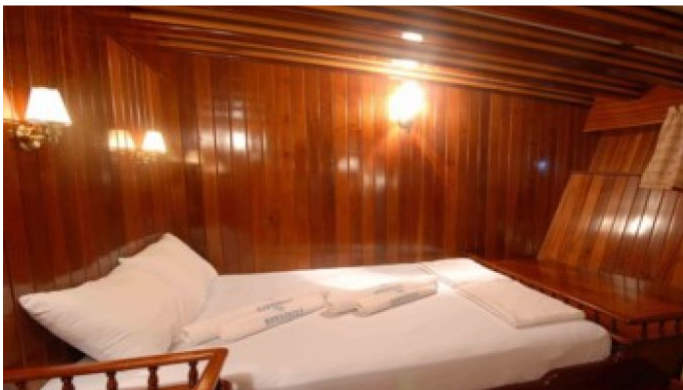

GUESTS	CABINS	CREW
24	12	6

CABIN CONFIGURATION

1 Master 1 Double
10 Twin

CHARTER RATES

SUMMER
from
€19,000 / week + expenses

WINTER
from
€19,000 / week + expenses

Details correct as of 16 Nov, 2018

FOR MORE INFORMATION:

[CLICK HERE](#) 

or SCAN QR CODE

MORE PHOTOS, VIDEO OR INTERACTIVE DECK PLANS:

[CLICK HERE](#)

BAHRIYELI C YACHT CHARTER

Superyacht BAHRIYELI C was built in 2005 by Custom. She is a 55m / 180ft sail yacht with exterior design by . BAHRIYELI C offers accommodation for up to 24 guests in 12 cabins with additional room for her crew of 6. She features a variety of amenities to ensure comfortable charter vacations, including . She also carries an impressive collection of toys as listed below.

BAHRIYELI C AMENITIES & TOYS

	Air Conditioning		Fishing		Ipod Docking
	Kayaking		Satellite TV		Snorkeling
	Wi Fi		Wind Surf		

For a full up-to-date list of leisure facilities or amenities onboard Sail Yacht Bahriyeli C please contact your Yacht Charter Broker prior to booking your vacation. If there is a particular water toy that you would like, but it is not listed, then it may be possible to rent this equipment for you.