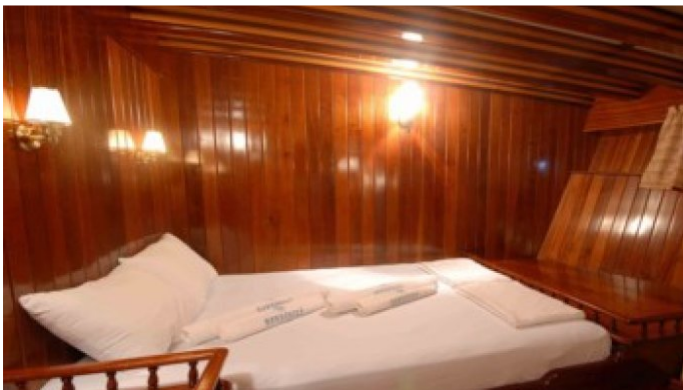

GUESTS	CABINS	CREW
24	12	6

CABIN CONFIGURATION

1 Master 1 Double
10 Twin

CHARTER RATES

SUMMER
from
€19,000 / week + expenses

WINTER
from
€19,000 / week + expenses

Details correct as of 18 Jun, 2018

FOR MORE INFORMATION:

[CLICK HERE](#) 

or SCAN QR CODE

MORE PHOTOS, VIDEO OR INTERACTIVE DECK PLANS:

[CLICK HERE](#)

BAHRIYELI C YACHT CHARTER

Superyacht BAHRIYELI C was built in 2005 by Custom. She is a 55m / 180ft sail yacht with exterior design by and interior styling by . BAHRIYELI C offers accommodation for up to 24 guests in 12 cabins with additional room for her crew of 6. She features a variety of amenities to ensure comfortable charter vacations, including . She also carries an impressive collection of toys as listed below.

BAHRIYELI C AMENITIES & TOYS

	Air Conditioning		Fishing		Ipod Docking
	Kayaking		Satellite TV		Snorkeling
	Wi Fi		Wind Surf		

For a full up-to-date list of leisure facilities or amenities onboard Sail Yacht Bahriyeli C please contact your Yacht Charter Broker prior to booking your vacation. If there is a particular water toy that you would like, but it is not listed, then it may be possible to rent this equipment for you.