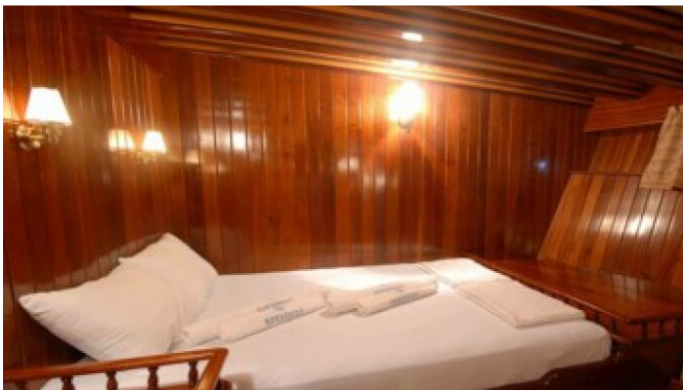

GUESTS **CABINS** **CREW**
24 **12** **6**

CABIN CONFIGURATION

1 Master **1** Double
10 Twin

CHARTER RATES

SUMMER
from
€19,000 / week + expenses

WINTER
from
€19,000 / week + expenses

Details correct as of 17 Apr, 2021

FOR MORE INFORMATION:

[CLICK HERE](#) 

or SCAN QR CODE

MORE PHOTOS, VIDEO OR INTERACTIVE DECK PLANS:

[CLICK HERE](#)

BAHRIYELI C YACHT CHARTER

Superyacht BAHRIYELI C was built in 2005 by Custom. She is a 55m / 180ft sail yacht with exterior design by . BAHRIYELI C offers accommodation for up to 24 guests in 12 cabins with additional room for her crew of 6. She features a variety of amenities to ensure comfortable charter vacations, including . She also carries an impressive collection of toys as listed below.