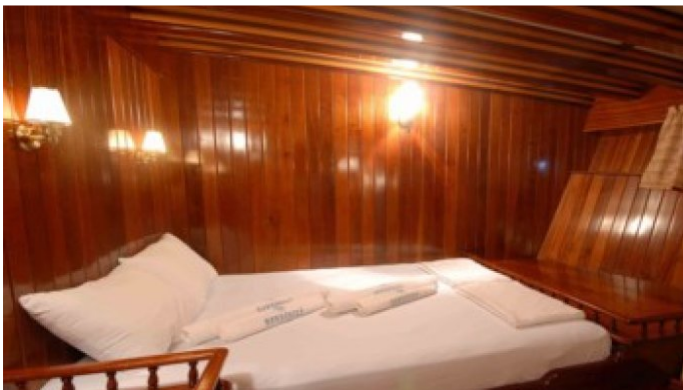

GUESTS	CABINS	CREW
24	12	6

CABIN CONFIGURATION

1 Master 1 Double
10 Twin

CHARTER RATES

SUMMER
from
€19,000 / week + expenses

WINTER
from
€19,000 / week + expenses

Details correct as of 25 Feb, 2018

FOR MORE INFORMATION:

[CLICK HERE](#) 

or SCAN QR CODE

MORE PHOTOS, VIDEO OR INTERACTIVE DECK PLANS:

[CLICK HERE](#)

BAHRIYELI C YACHT CHARTER

Superyacht BAHRIYELI C was built in 2005 by Custom. She is a 55m / 180ft sail yacht with exterior design by and interior styling by . BAHRIYELI C offers accommodation for up to 24 guests in 12 cabins with additional room for her crew of 6. She features a variety of amenities to ensure comfortable charter vacations, including . She also carries an impressive collection of toys as listed below.

BAHRIYELI C AMENITIES & TOYS

	Air Conditioning		Fishing		Ipod Docking
	Kayaking		Satellite TV		Snorkeling
	Wi Fi		Wind Surf		

For a full up-to-date list of leisure facilities or amenities onboard Sail Yacht Bahriyeli C please contact your Yacht Charter Broker prior to booking your vacation. If there is a particular water toy that you would like, but it is not listed, then it may be possible to rent this equipment for you.