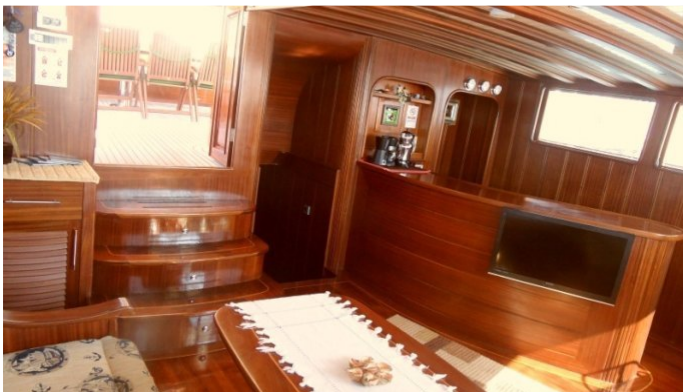

CRUISING SPEED
10 Knots

ACCOMMODATION

GUESTS	CABINS	CREW
8	4	4

CABIN CONFIGURATION

1 Master	1 Vip
1 Double	1 Twin

CHARTER RATES

SUMMER
from
€10,500 / week + expenses

Details correct as of 22 May, 2017

FOR MORE INFORMATION:

[CLICK HERE](#) 

or SCAN QR CODE

MORE PHOTOS, VIDEO OR INTERACTIVE DECK PLANS:

 [CLICK HERE](#)

BILIZ YACHT CHARTER

Superyacht BILIZ was built in 2010 by Fethiye Shipyard. She is a 24m / 79ft sail yacht with exterior design by and interior styling by . BILIZ offers accommodation for up to 8 guests in 4 cabins with additional room for her crew of 4. She features a variety of amenities to ensure comfortable charter vacations, including Air Conditioning and Air Conditioning. She also carries an impressive collection of toys as listed below.

BILIZ AMENITIES & TOYS

Air Conditioning

Canoe

Fishing

Snorkeling

Water Ski

For a full up-to-date list of leisure facilities or amenities onboard Sail Yacht Biliz please contact your Yacht Charter Broker prior to booking your vacation. If there is a particular water toy that you would like, but it is not listed, then it may be possible to rent this equipment for you.