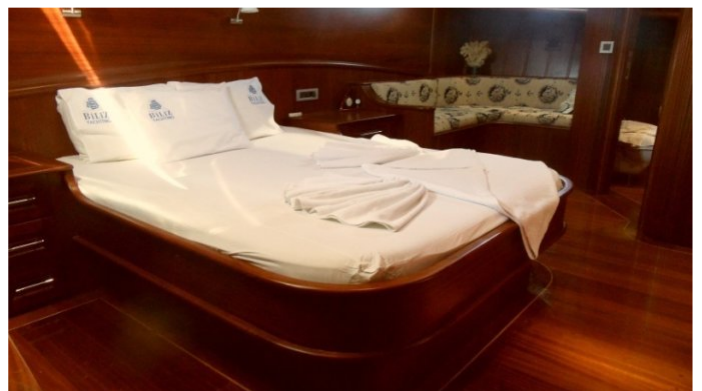

MORE PHOTOS, VIDEO OR INTERACTIVE DECK PLANS:

[CLICK HERE](#)