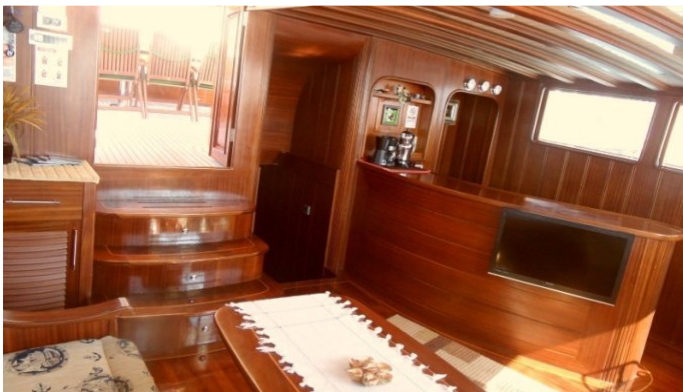

or SCAN QR CODE

MORE PHOTOS, VIDEO OR INTERACTIVE DECK PLANS:

 [CLICK HERE](#)

BILIZ YACHT CHARTER

Superyacht BILIZ was built in 2010 by Fethiye Shipyard. She is a 24m / 79ft sail yacht with exterior design by and interior styling by . BILIZ offers accommodation for up to 8 guests in 4 cabins with additional room for her crew of 4. She features a variety of amenities to ensure comfortable charter vacations, including Air Conditioning and Air Conditioning. She also carries an impressive collection of toys as listed below.

BILIZ AMENITIES & TOYS

Air Conditioning

Canoe

Fishing

Snorkeling

Water Ski

For a full up-to-date list of leisure facilities or amenities onboard Sail Yacht Biliz please contact your Yacht Charter Broker prior to booking your vacation. If there is a particular water toy that you would like, but it is not listed, then it may be possible to rent this equipment for you.