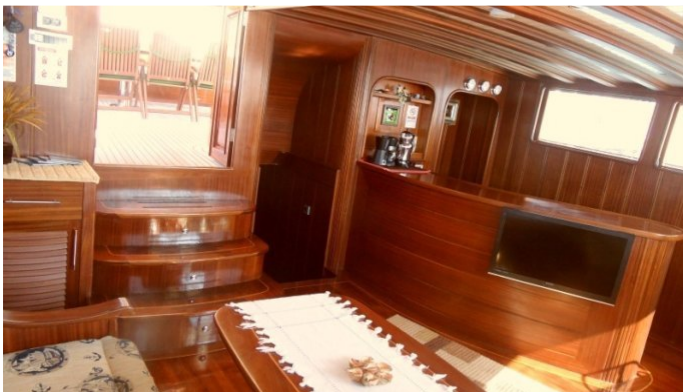

or SCAN QR CODE

MORE PHOTOS, VIDEO OR INTERACTIVE DECK PLANS:

[CLICK HERE](#)

BILIZ YACHT CHARTER

Superyacht BILIZ was built in 2010 by Fethiye Shipyard. She is a 24m / 79ft sail yacht with exterior design by and interior styling by . BILIZ offers accommodation for up to 8 guests in 4 cabins with additional room for her crew of 4. She features a variety of amenities to ensure comfortable charter vacations, including Air Conditioning and Air Conditioning. She also carries an impressive collection of toys as listed below.

BILIZ AMENITIES & TOYS

Air Conditioning

Canoe

Fishing

Snorkeling

Water Ski

For a full up-to-date list of leisure facilities or amenities onboard Sail Yacht Biliz please contact your Yacht Charter Broker prior to booking your vacation. If there is a particular water toy that you would like, but it is not listed, then it may be possible to rent this equipment for you.