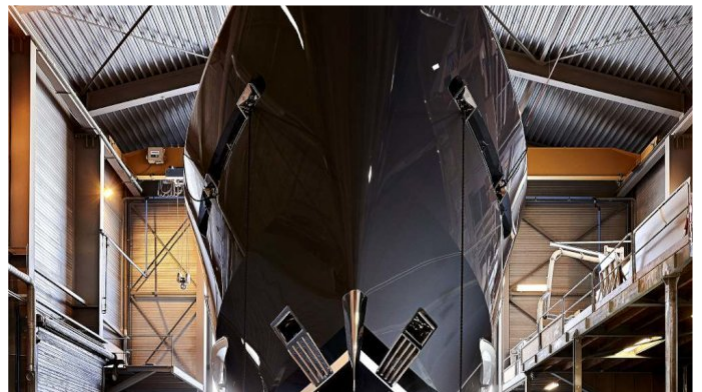

MORE PHOTOS, VIDEO OR INTERACTIVE DECK PLANS:

[CLICK HERE](#)