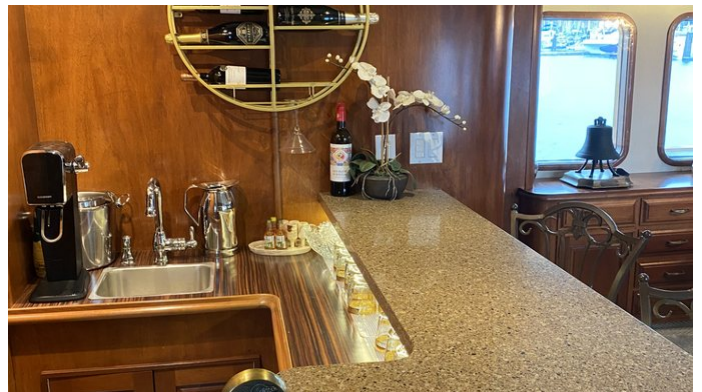

or SCAN QR CODE

MORE PHOTOS, VIDEO OR INTERACTIVE DECK PLANS:

[CLICK HERE](#)

BEAR PAW YACHT CHARTER

Superyacht BEAR PAW was built in 2010 by Custom. She is a 27.43m / 90' Custom motor yacht with exterior design by . Bear Paw offers accommodation for up to 6 guests in cabins with additional room for her crew of 3. She features a variety of amenities to ensure comfortable charter vacations, including, Elevator / Lift, Air Conditioning, Bow Thruster, Portuguese Bridge & Stern Thruster. She also carries an impressive collection of toys as listed below.

BEAR PAW AMENITIES & TOYS

Bow Thruster

Stern Thruster

Firepit

Elevator

Air Conditioning

BBQ

For a full up-to-date list of leisure facilities or amenities onboard Motor Yacht Bear Paw please contact your Yacht Charter Broker prior to booking your vacation. If there is a particular water toy that you would like, but it is not listed, then it may be possible to rent this equipment for you.