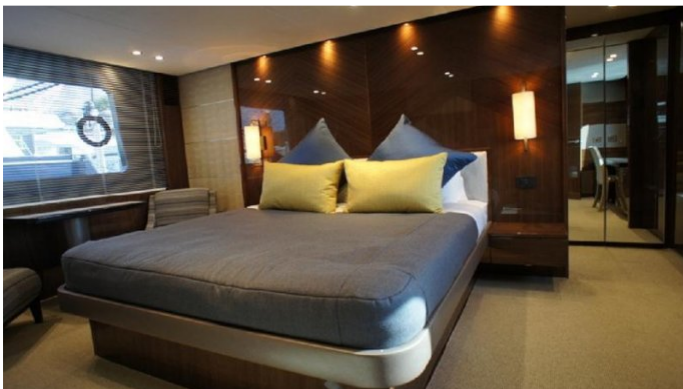

GUESTS	CABINS	CREW
8	4	3

CABIN CONFIGURATION
3 Double 1 Twin
1 Convertible

CHARTER RATES

Details correct as of 20 Nov, 2018

FOR MORE INFORMATION:

[CLICK HERE](#) 

or SCAN QR CODE

MORE PHOTOS, VIDEO OR INTERACTIVE DECK PLANS:

NINA YACHT CHARTER

Superyacht NINA was built in 2014 by Princess. She is a 25.5m / 84ft Princess Y82 motor yacht with exterior design by . NINA offers accommodation for up to 8 guests in 4 cabins with additional room for her crew of 3. She features a variety of amenities to ensure comfortable charter vacations, including Air Conditioning, Deck Jacuzzi, Stabilisers underway, WiFi connection on board and Stabilizers at Anchor. She also carries an impressive collection of toys as listed below.