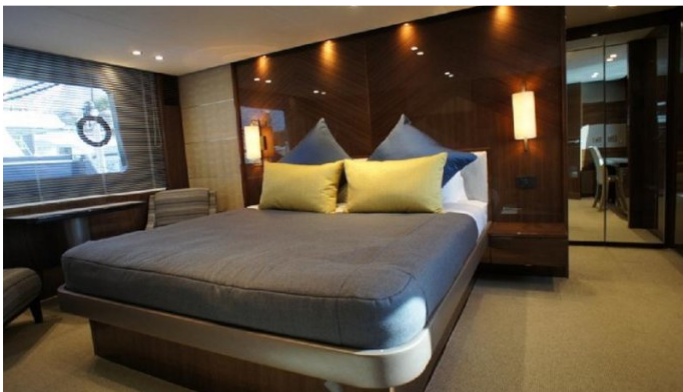

MORE PHOTOS, VIDEO OR INTERACTIVE DECK PLANS:

[CLICK HERE](#)

This document is not contractual. The yacht charters and their particulars displayed in the results above are displayed in good faith and whilst believed to be correct are not guaranteed. YachtCharterFleet.com does not warrant or assume any legal liability or responsibility for the accuracy, completeness, or usefulness of any information and/or images displayed. All information is subject to change without notice and is without warranty. Your preferred charter broker should provide you with yacht specifications, brochure and rates for your chosen dates during your charter yacht selection process. Starting prices are shown in a range of currencies for a one-week charter, unless otherwise indicated.