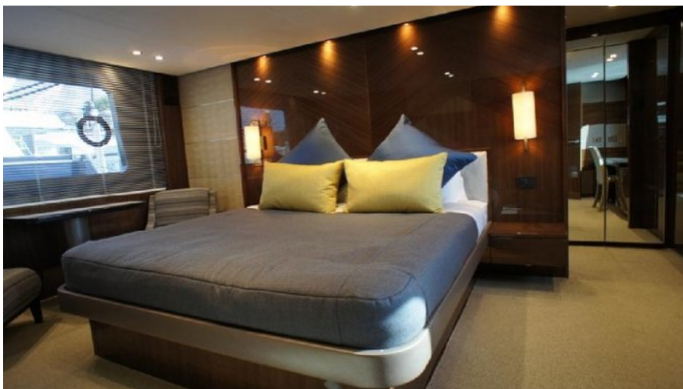

MORE PHOTOS, VIDEO OR INTERACTIVE DECK PLANS:

[CLICK HERE](#)

This document is not contractual. The yacht charters and their particulars displayed in the results above are displayed in good faith and whilst believed to be correct are not guaranteed. YachtCharterFleet.com does not warrant or assume any legal liability or responsibility for the accuracy, completeness, or usefulness of any information and/or images displayed. All information is subject to change without notice and is without warranty. Your preferred charter broker should provide you with yacht specifications, brochure and rates for your chosen dates during your charter yacht selection process. Starting prices are shown in a range of currencies for a one-week charter, unless otherwise indicated.