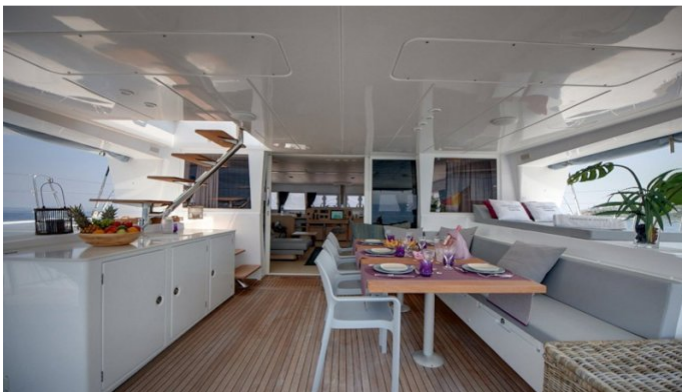

MORE PHOTOS, VIDEO OR INTERACTIVE DECK PLANS:

[CLICK HERE](#)