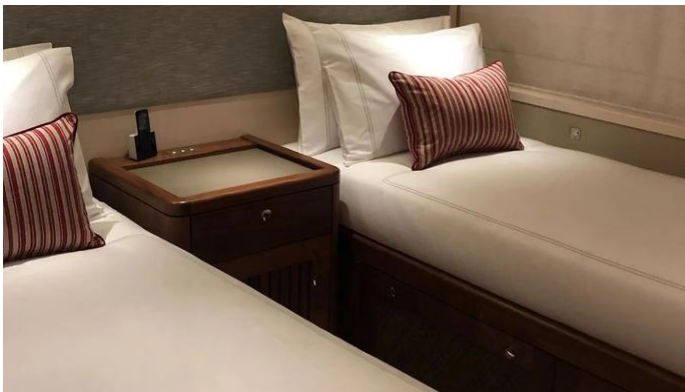

Details correct as of 3 Nov, 2024

FOR MORE INFORMATION:

[CLICK HERE](#)

or SCAN QR CODE

MORE PHOTOS, VIDEO OR INTERACTIVE DECK PLANS:

[CLICK HERE](#)

ARCHELON YACHT CHARTER

Superyacht ARCHELON was built in 2019 by Oyster Yachts. She is a 37.44m / 122'10 Oyster 1225 sail yacht with exterior design by Oyster Yachts and interior styling by Oyster Yachts . Archelon offers accommodation for up to 12 guests in 5 cabins with additional room for her crew of 6. She features a variety of amenities to ensure comfortable charter vacations, including GYM. She also carries an impressive collection of toys as listed below.