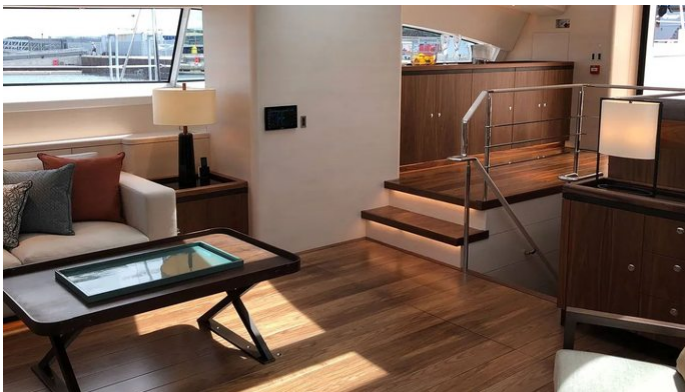

Details correct as of 3 Nov, 2024

FOR MORE INFORMATION:

[CLICK HERE](#)

or SCAN QR CODE

MORE PHOTOS, VIDEO OR INTERACTIVE DECK PLANS:

[CLICK HERE](#)

ARCHELON YACHT CHARTER

Superyacht ARCHELON was built in 2019 by Oyster Yachts. She is a 37.44m / 122'10 Oyster 1225 sail yacht with exterior design by Oyster Yachts and interior styling by Oyster Yachts . Archelon offers accommodation for up to 12 guests in 5 cabins with additional room for her crew of 6. She features a variety of amenities to ensure comfortable charter vacations, including GYM. She also carries an impressive collection of toys as listed below.

ARCHELON AMENITIES & TOYS

Gym

For a full up-to-date list of leisure facilities or amenities onboard Sail Yacht Archelon please contact your Yacht Charter Broker prior to booking your vacation. If there is a particular water toy that you would like, but it is not listed, then it may be possible to rent this equipment for you.