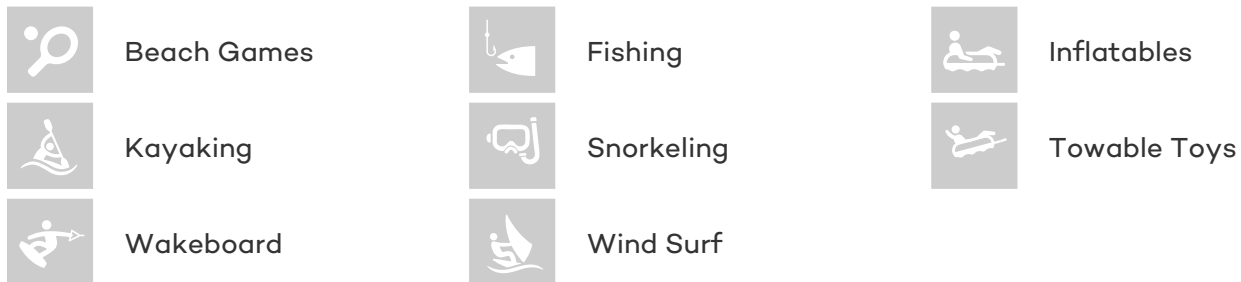

CAT AND THE FIDDLE YACHT CHARTER

Superyacht CAT AND THE FIDDLE was built in 2013 by CNB. She is a 18.9m / 62ft sail yacht with exterior design by . CAT AND THE FIDDLE offers accommodation for up to 6 guests in 3 cabins with additional room for her crew of 2. She features a variety of amenities to ensure comfortable charter vacations, including Swimming Platform and Air Conditioning. She also carries an impressive collection of toys as listed below.

CAT AND THE FIDDLE AMENITIES & TOYS

For a full up-to-date list of leisure facilities or amenities onboard Sail Yacht Cat And The Fiddle please contact your Yacht Charter Broker prior to booking your vacation. If there is a particular water toy that you would like, but it is not listed, then it may be possible to rent this equipment for you.

MORE TENDERS, TOYS & YACHT AMMENITIES INFO:

[CLICK HERE](#)

CHARTER CAT AND THE FIDDLE

If you are interested in chartering CAT AND THE FIDDLE please contact your yacht charter broker for more information about booking a luxury charter vacation on board this CNB superyacht .