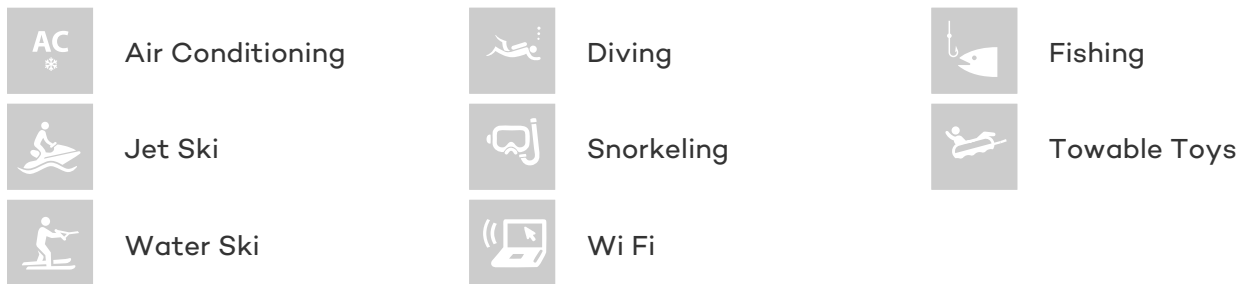

FOR MORE INFORMATION:

[CLICK HERE](#) 

or SCAN QR CODE

MORE PHOTOS, VIDEO OR INTERACTIVE DECK PLANS:

[CLICK HERE](#)

BONAPARTE YACHT CHARTER

Superyacht BONAPARTE was built in 1964 by Burger. She is a 21.3m / 70ft motor yacht with exterior design by Sparkman & Stephens and interior styling by Sparkman & Stephens. BONAPARTE offers accommodation for up to 6 guests in 3 cabins with additional room for her crew of 3. She features a variety of amenities to ensure comfortable charter vacations, including Air Conditioning, Stabilisers underway, Air Conditioning, WiFi connection on board and Stabilisers underway. She also carries an impressive collection of toys as listed below.

BONAPARTE AMENITIES & TOYS

For a full up-to-date list of leisure facilities or amenities onboard Motor Yacht Bonaparte please contact your Yacht Charter Broker prior to booking your vacation. If there is a particular water toy that you would like, but it is not listed, then it may be possible to rent this equipment for you.