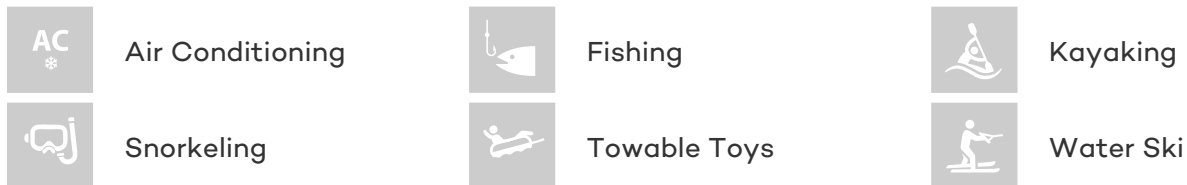

GUESTS	CABINS	CREW
6	3	2

CABIN CONFIGURATION
1 Master 1 Double
1 Convertible

CHARTER RATES

SUMMER
from
\$13,500 / week + expenses

WINTER
from
\$15,500 / week + expenses

Details correct as of 14 Aug, 2018

FOR MORE INFORMATION:

[CLICK HERE](#) 

or SCAN QR CODE

MORE PHOTOS, VIDEO OR INTERACTIVE DECK PLANS:

 [CLICK HERE](#)

ANAHITA YACHT CHARTER

Superyacht ANAHITA was built in 1991 by Dynamiq. She is a 18.9m / 62ft sail yacht with exterior design by . ANAHITA offers accommodation for up to 6 guests in 3 cabins with additional room for her crew of 2. She features a variety of amenities to ensure comfortable charter vacations, including Air Conditioning. She also carries an impressive collection of toys as listed below.

ANAHITA AMENITIES & TOYS

For a full up-to-date list of leisure facilities or amenities onboard Sail Yacht Anahita please contact your Yacht Charter Broker prior to booking your vacation. If there is a particular water toy that you would like, but it is not listed, then it may be possible to rent this equipment for you.