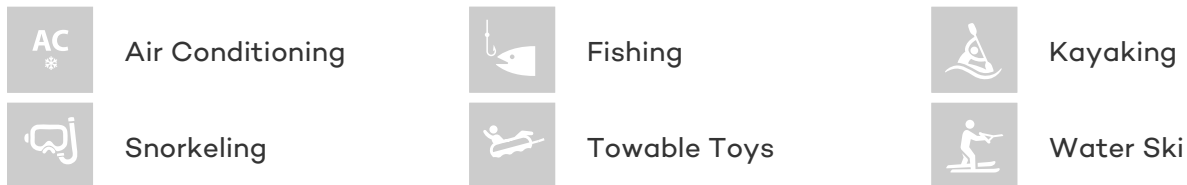

GUESTS	CABINS	CREW
6	3	2

CABIN CONFIGURATION
1 Master 1 Double
1 Convertible

CHARTER RATES

SUMMER
from
\$13,500 / week + expenses

WINTER
from
\$15,500 / week + expenses

Details correct as of 22 Feb, 2018

FOR MORE INFORMATION:

[CLICK HERE](#) 

or SCAN QR CODE

MORE PHOTOS, VIDEO OR INTERACTIVE DECK PLANS:

 [CLICK HERE](#)

ANAHITA YACHT CHARTER

Superyacht ANAHITA was built in 1991 by Dynamiq. She is a 18.9m / 62ft sail yacht with exterior design by and interior styling by . ANAHITA offers accommodation for up to 6 guests in 3 cabins with additional room for her crew of 2. She features a variety of amenities to ensure comfortable charter vacations, including Air Conditioning and Air Conditioning. She also carries an impressive collection of toys as listed below.

ANAHITA AMENITIES & TOYS

For a full up-to-date list of leisure facilities or amenities onboard Sail Yacht Anahita please contact your Yacht Charter Broker prior to booking your vacation. If there is a particular water toy that you would like, but it is not listed, then it may be possible to rent this equipment for you.