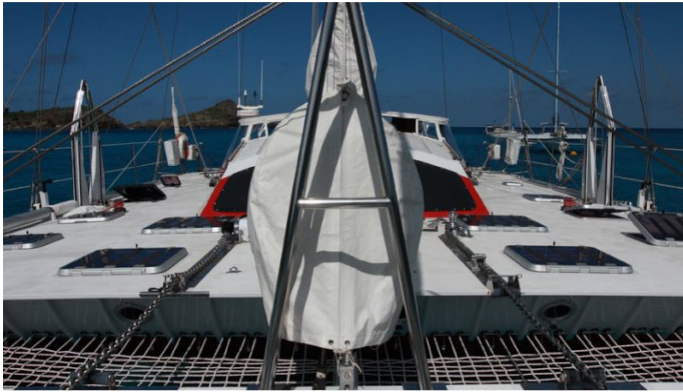

MORE PHOTOS, VIDEO OR INTERACTIVE DECK PLANS:

[CLICK HERE](#)