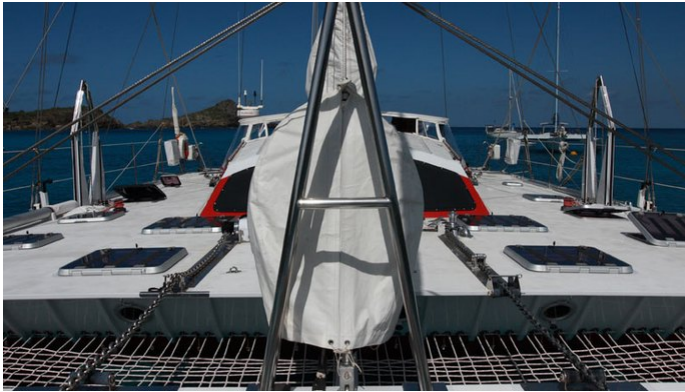

MORE PHOTOS, VIDEO OR INTERACTIVE DECK PLANS:

[CLICK HERE](#)