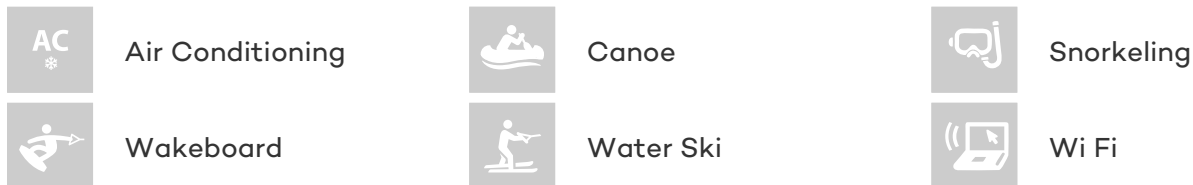

EUPHORIA YACHT CHARTER

Superyacht EUPHORIA was built in 2001 by Tuzla Shipyard. She is a 27.20m / 89ft sail yacht with exterior design by and interior styling by . EUPHORIA offers accommodation for up to 9 guests in 4 cabins with additional room for her crew of 4. She features a variety of amenities to ensure comfortable charter vacations, including Air Conditioning, WiFi connection on board and Air Conditioning. She also carries an impressive collection of toys as listed below.

EUPHORIA AMENITIES & TOYS

For a full up-to-date list of leisure facilities or amenities onboard Sail Yacht Euphoria please contact your Yacht Charter Broker prior to booking your vacation. If there is a particular water toy that you would like, but it is not listed, then it may be possible to rent this equipment for you.

MORE TENDERS, TOYS & YACHT AMMENITIES INFO:

[CLICK HERE](#)

CHARTER EUPHORIA

If you are interested in chartering EUPHORIA please contact your yacht charter broker for more information about booking a luxury charter vacation on board this Tuzla Shipyard superyacht .