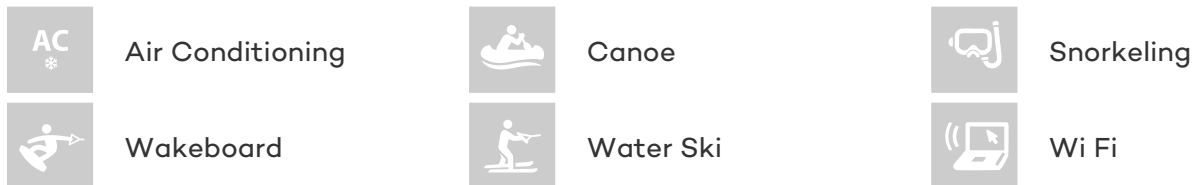

EUPHORIA YACHT CHARTER

Superyacht EUPHORIA was built in 2001 by Tuzla Shipyard. She is a 27.20m / 89ft sail yacht with exterior design by . EUPHORIA offers accommodation for up to 9 guests in 4 cabins with additional room for her crew of 4. She features a variety of amenities to ensure comfortable charter vacations, including Air Conditioning and WiFi connection on board. She also carries an impressive collection of toys as listed below.

EUPHORIA AMENITIES & TOYS

For a full up-to-date list of leisure facilities or amenities onboard Sail Yacht Euphoria please contact your Yacht Charter Broker prior to booking your vacation. If there is a particular water toy that you would like, but it is not listed, then it may be possible to rent this equipment for you.

MORE TENDERS, TOYS & YACHT AMMENITIES INFO:

[CLICK HERE](#)

CHARTER EUPHORIA

If you are interested in chartering EUPHORIA please contact your yacht charter broker for more information about booking a luxury charter vacation on board this Tuzla Shipyard superyacht .