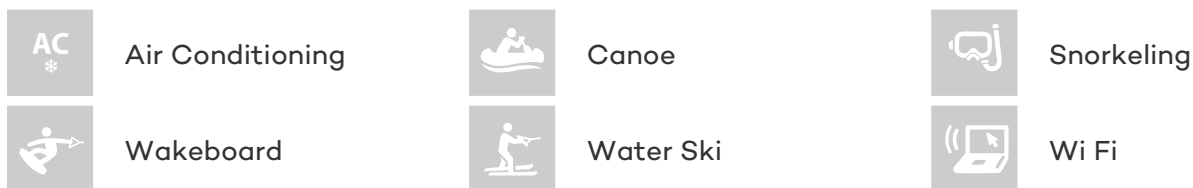

EUPHORIA YACHT CHARTER

Superyacht EUPHORIA was built in 2001 by Tuzla Shipyard. She is a 27.20m / 89ft sail yacht with exterior design by and interior styling by . EUPHORIA offers accommodation for up to 9 guests in 4 cabins with additional room for her crew of 4. She features a variety of amenities to ensure comfortable charter vacations, including Air Conditioning, WiFi connection on board and Air Conditioning. She also carries an impressive collection of toys as listed below.

EUPHORIA AMENITIES & TOYS

For a full up-to-date list of leisure facilities or amenities onboard Sail Yacht Euphoria please contact your Yacht Charter Broker prior to booking your vacation. If there is a particular water toy that you would like, but it is not listed, then it may be possible to rent this equipment for you.

MORE TENDERS, TOYS & YACHT AMMENITIES INFO:

[CLICK HERE](#)

CHARTER EUPHORIA

If you are interested in chartering EUPHORIA please contact your yacht charter broker for more information about booking a luxury charter vacation on board this Tuzla Shipyard superyacht .