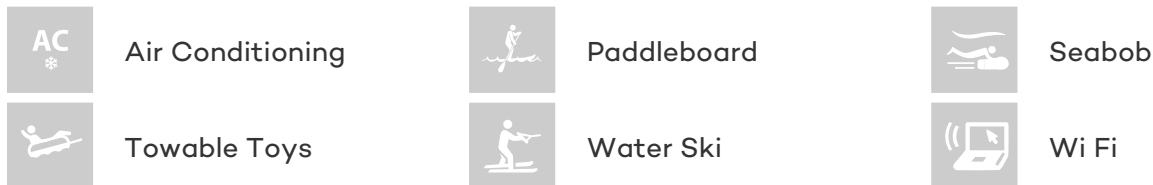

LOULOU YACHT CHARTER

Superyacht LOULOU was built in 2002 by Azimut. She is a 21m / 69ft azimuth 68s motor yacht with exterior design by and interior styling by . LOULOU offers accommodation for up to 8 guests in 4 cabins with additional room for her crew of 3. She features a variety of amenities to ensure comfortable charter vacations, including Air Conditioning, Air Conditioning and WiFi connection on board. She also carries an impressive collection of toys as listed below.

LOULOU AMENITIES & TOYS

For a full up-to-date list of leisure facilities or amenities onboard Motor Yacht LouLou please contact your Yacht Charter Broker prior to booking your vacation. If there is a particular water toy that you would like, but it is not listed, then it may be possible to rent this equipment for you.

MORE TENDERS, TOYS & YACHT AMMENITIES INFO:

[CLICK HERE](#)

CHARTER LOULOU

If you are interested in chartering LOULOU please contact your yacht charter broker for more information about booking a luxury charter vacation on board this Azimut superyacht .