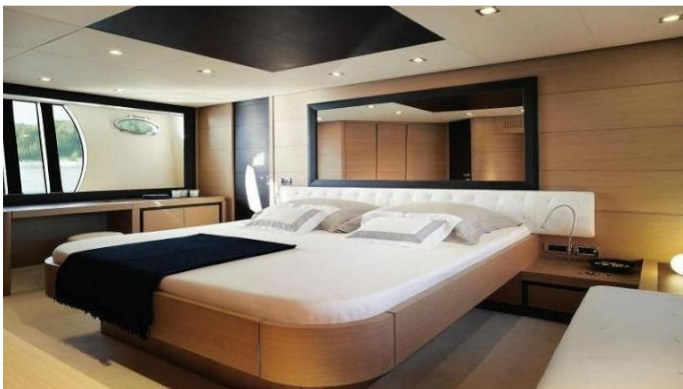

MORE PHOTOS, VIDEO OR INTERACTIVE DECK PLANS:

[CLICK HERE](#)

This document is not contractual. The yacht charters and their particulars displayed in the results above are displayed in good faith and whilst believed to be correct are not guaranteed. YachtCharterFleet.com does not warrant or assume any legal liability or responsibility for the accuracy, completeness, or usefulness of any information and/or images displayed. All information is subject to change without notice and is without warranty. Your preferred charter broker should provide you with yacht specifications, brochure and rates for your chosen dates during your charter yacht selection process. Starting prices are shown in a range of currencies for a one-week charter, unless otherwise indicated.