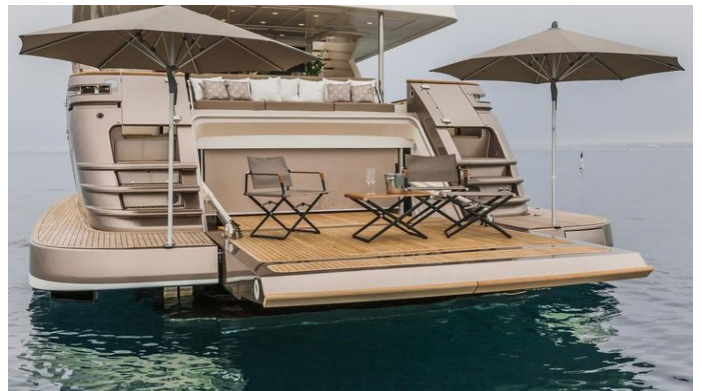

CRUISING SPEED
13.5 Knots

ACCOMMODATION

GUESTS	CABINS	CREW
10	5	5

CABIN CONFIGURATION

1 Master	3 Double
1 Twin	

CHARTER RATES

SUMMER
from
€75,000 / week + expenses

WINTER
from
€75,000 / week + expenses

Details correct as of 20 May, 2026

FOR MORE INFORMATION:

[CLICK HERE](#) 

or SCAN QR CODE

MORE PHOTOS, VIDEO OR INTERACTIVE DECK PLANS:

 [CLICK HERE](#)

CHECKOUT YACHT CHARTER

Superyacht CHECKOUT was built in 2015 by Custom Line. She is a 28.31m / 92'11 Navetta 28 motor yacht with exterior design by Zuccon and interior styling by Zuccon . Checkout offers accommodation for up to 10 guests in 5 cabins with additional room for her crew of 5. She features a variety of amenities to ensure comfortable charter vacations, including, Jacuzzi (on deck), Tender Garage, Swimming Platform & Air Conditioning. She also carries an impressive collection of toys as listed below.

CHECKOUT AMENITIES & TOYS

Tender Garage

Sun Deck

Hamman

Turkish Bath

Wi-Fi

Swimming Platform

At-Anchor Stabilizers

Sunpads

Deck Jacuzzi

Beach Club

Air Conditioning

For a full up-to-date list of leisure facilities or amenities onboard Motor Yacht Checkout please contact your Yacht Charter Broker prior to booking your vacation. If there is a particular water toy that you would like, but it is not listed, then it may be possible to rent this equipment for you.