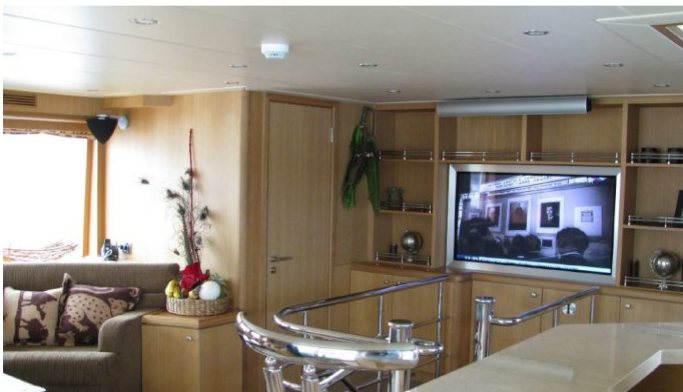

Details correct as of 12 Dec, 2017

FOR MORE INFORMATION:

[CLICK HERE](#) 

or SCAN QR CODE

MORE PHOTOS, VIDEO OR INTERACTIVE DECK PLANS:

[CLICK HERE](#)

BANDIDO YACHT CHARTER

Superyacht BANDIDO was built in 2008 by Drettmann Yachts. She is a 27.9m / 92ft motor yacht with exterior design by and interior styling by . BANDIDO offers accommodation for up to 8 guests in 4 cabins with additional room for her crew of 4. She features a variety of amenities to ensure comfortable charter vacations, including Air Conditioning, WiFi connection on board, Stabilisers underway, Air Conditioning, Stabilisers underway, Stabilizers at Anchor and At anchor Stabilizers. She also carries an impressive collection of toys as listed below.

BANDIDO AMENITIES & TOYS

Air Conditioning

Stabilizers

Wi Fi

For a full up-to-date list of leisure facilities or amenities onboard Motor Yacht Bandido please contact your Yacht Charter Broker prior to booking your vacation. If there is a particular water toy that you would like, but it is not listed, then it may be possible to rent this equipment for you.