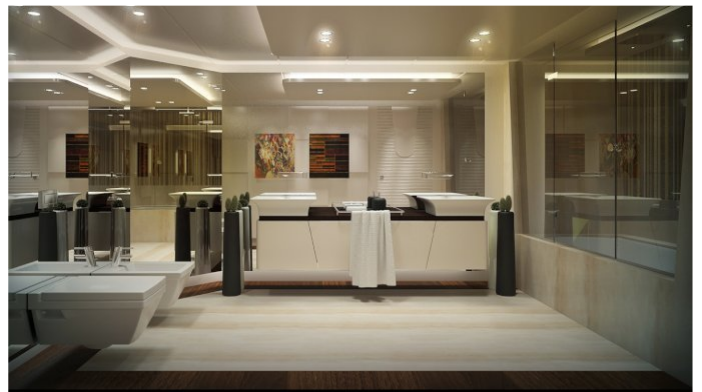

MORE PHOTOS, VIDEO OR INTERACTIVE DECK PLANS:

[CLICK HERE](#)

This document is not contractual. The yacht charters and their particulars displayed in the results above are displayed in good faith and whilst believed to be correct are not guaranteed. YachtCharterFleet.com does not warrant or assume any legal liability or responsibility for the accuracy, completeness, or usefulness of any information and/or images displayed. All information is subject to change without notice and is without warranty. Your preferred charter broker should provide you with yacht specifications, brochure and rates for your chosen dates during your charter yacht selection process. Starting prices are shown in a range of currencies for a one-week charter, unless otherwise indicated.