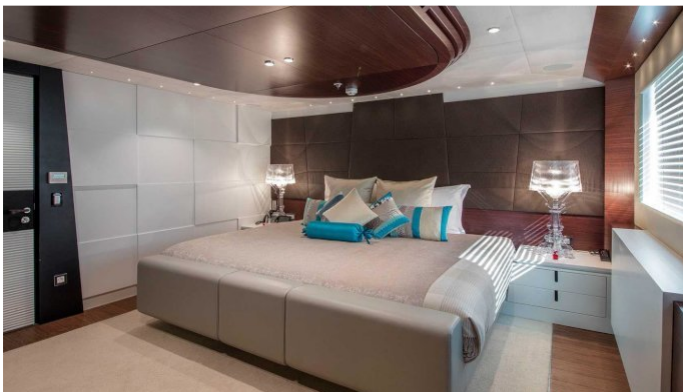

MORE PHOTOS, VIDEO OR INTERACTIVE DECK PLANS:

[CLICK HERE](#)

This document is not contractual. The yacht charters and their particulars displayed in the results above are displayed in good faith and whilst believed to be correct are not guaranteed. YachtCharterFleet.com does not warrant or assume any legal liability or responsibility for the accuracy, completeness, or usefulness of any information and/or images displayed. All information is subject to change without notice and is without warranty. Your preferred charter broker should provide you with yacht specifications, brochure and rates for your chosen dates during your charter yacht selection process. Starting prices are shown in a range of currencies for a one-week charter, unless otherwise indicated.