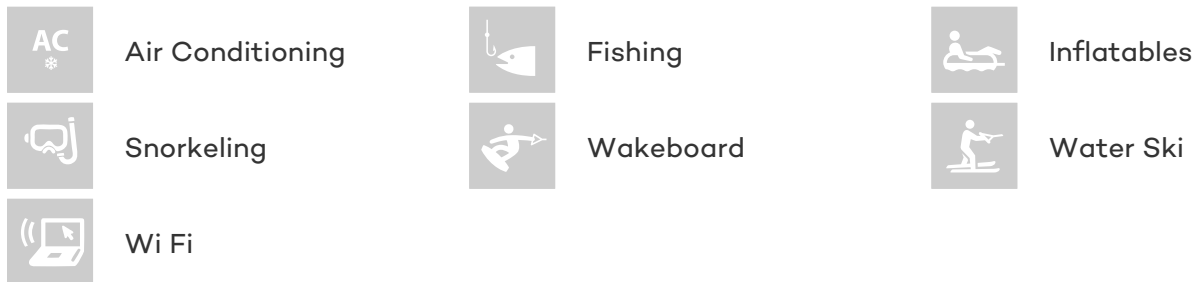

GUESTS	CABINS	CREW
6	3	3

CABIN CONFIGURATION
1 Master 2 Double/Twin

CHARTER RATES

SUMMER
from
€21,000 / week + expenses

WINTER
from
€21,000 / week + expenses

Details correct as of 20 Jan, 2018

FOR MORE INFORMATION:

[CLICK HERE](#) 

or SCAN QR CODE

MORE PHOTOS, VIDEO OR INTERACTIVE DECK PLANS:

 [CLICK HERE](#)

SPACE YACHT CHARTER

Superyacht SPACE was built in 2000 by Riva. She is a 21.30m / 70ft motor yacht with exterior design by and interior styling by . SPACE offers accommodation for up to 6 guests in 3 cabins with additional room for her crew of 3. She features a variety of amenities to ensure comfortable charter vacations, including Air Conditioning, WiFi connection on board and Air Conditioning. She also carries an impressive collection of toys as listed below.

SPACE AMENITIES & TOYS

For a full up-to-date list of leisure facilities or amenities onboard Motor Yacht Space please contact your Yacht Charter Broker prior to booking your vacation. If there is a particular water toy that you would like, but it is not listed, then it may be possible to rent this equipment for you.