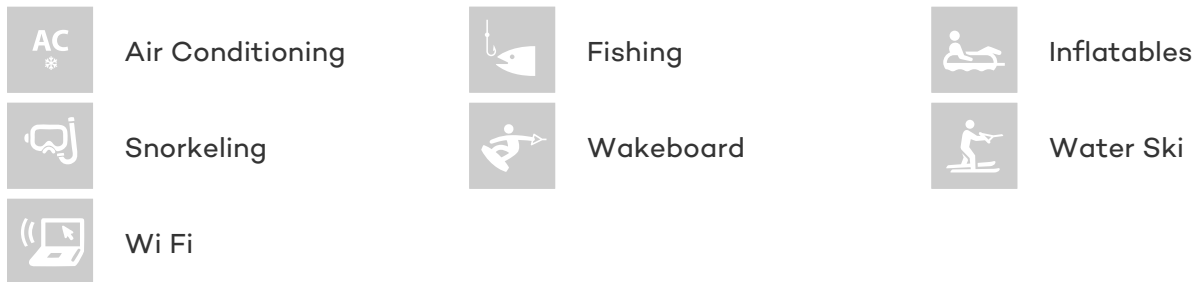

SPACE YACHT CHARTER

Superyacht SPACE was built in 2000 by Riva. She is a 21.30m / 70ft motor yacht with exterior design by and interior styling by . SPACE offers accommodation for up to 6 guests in 3 cabins with additional room for her crew of 3. She features a variety of amenities to ensure comfortable charter vacations, including Air Conditioning and WiFi connection on board. She also carries an impressive collection of toys as listed below.

SPACE AMENITIES & TOYS

For a full up-to-date list of leisure facilities or amenities onboard Motor Yacht Space please contact your Yacht Charter Broker prior to booking your vacation. If there is a particular water toy that you would like, but it is not listed, then it may be possible to rent this equipment for you.

MORE TENDERS, TOYS & YACHT AMMENITIES INFO:

[CLICK HERE](#)

CHARTER SPACE

If you are interested in chartering SPACE please contact your yacht charter broker for more information about booking a luxury charter vacation on board this Riva superyacht .