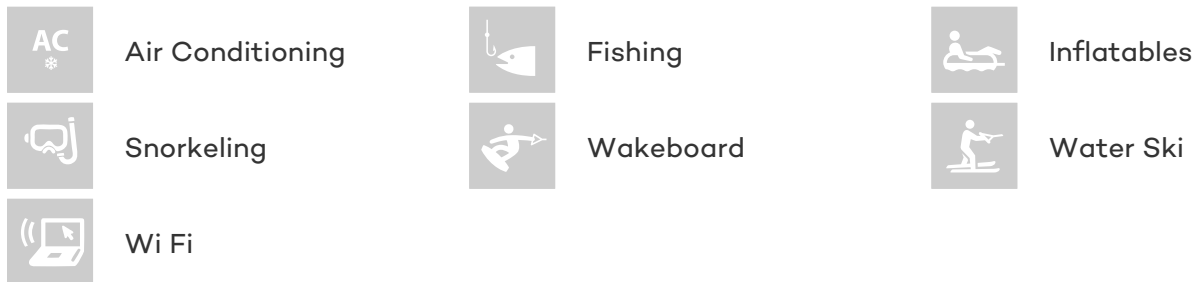

GUESTS	CABINS	CREW
6	3	3

CABIN CONFIGURATION
1 Master 2 Double/Twin

CHARTER RATES

SUMMER
from
€21,000 / week + expenses

WINTER
from
€21,000 / week + expenses

Details correct as of 21 Nov, 2018

FOR MORE INFORMATION:

[CLICK HERE](#) 

or SCAN QR CODE

MORE PHOTOS, VIDEO OR INTERACTIVE DECK PLANS:

 [CLICK HERE](#)

SPACE YACHT CHARTER

Superyacht SPACE was built in 2000 by Riva. She is a 21.30m / 70ft motor yacht with exterior design by . SPACE offers accommodation for up to 6 guests in 3 cabins with additional room for her crew of 3. She features a variety of amenities to ensure comfortable charter vacations, including Air Conditioning and WiFi connection on board. She also carries an impressive collection of toys as listed below.

SPACE AMENITIES & TOYS

For a full up-to-date list of leisure facilities or amenities onboard Motor Yacht Space please contact your Yacht Charter Broker prior to booking your vacation. If there is a particular water toy that you would like, but it is not listed, then it may be possible to rent this equipment for you.