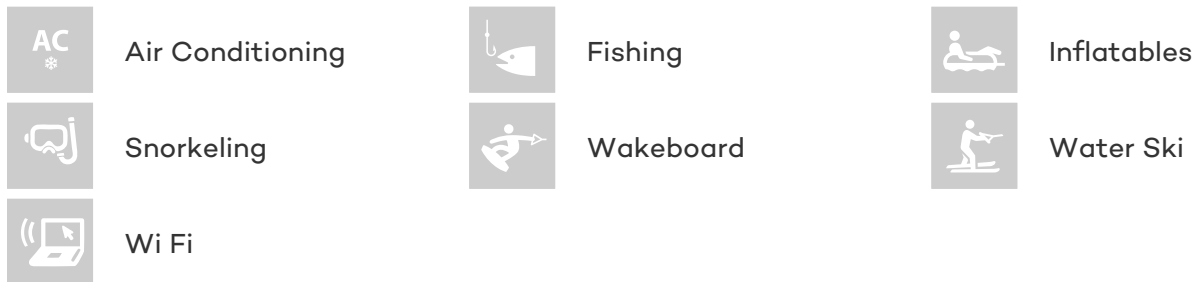

SPACE YACHT CHARTER

Superyacht SPACE was built in 2000 by Riva. She is a 21.30m / 70ft motor yacht with exterior design by and interior styling by . SPACE offers accommodation for up to 6 guests in 3 cabins with additional room for her crew of 3. She features a variety of amenities to ensure comfortable charter vacations, including Air Conditioning, WiFi connection on board and Air Conditioning. She also carries an impressive collection of toys as listed below.

SPACE AMENITIES & TOYS

For a full up-to-date list of leisure facilities or amenities onboard Motor Yacht Space please contact your Yacht Charter Broker prior to booking your vacation. If there is a particular water toy that you would like, but it is not listed, then it may be possible to rent this equipment for you.

MORE TENDERS, TOYS & YACHT AMMENITIES INFO:

[CLICK HERE](#)

CHARTER SPACE

If you are interested in chartering SPACE please contact your yacht charter broker for more information about booking a luxury charter vacation on board this Riva superyacht .