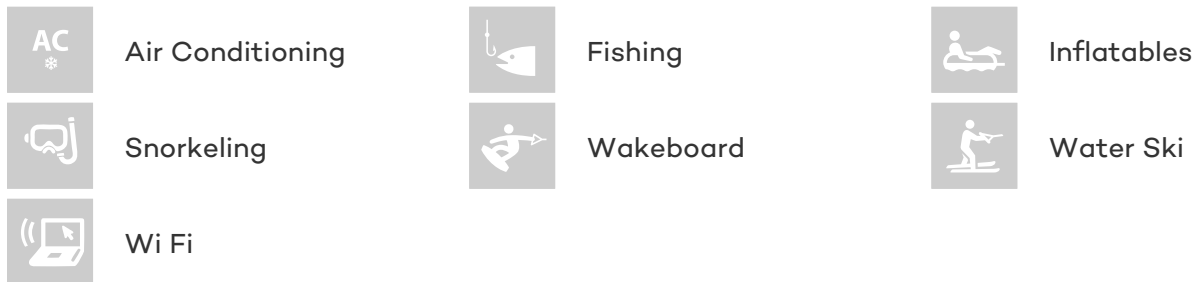

GUESTS	CABINS	CREW
6	3	3

CABIN CONFIGURATION
1 Master 2 Double/Twin

CHARTER RATES

SUMMER
from
€21,000 / week + expenses

WINTER
from
€21,000 / week + expenses

Details correct as of 16 Dec, 2017

FOR MORE INFORMATION:

[CLICK HERE](#) 

or SCAN QR CODE

MORE PHOTOS, VIDEO OR INTERACTIVE DECK PLANS:

 [CLICK HERE](#)

SPACE YACHT CHARTER

Superyacht SPACE was built in 2000 by Riva. She is a 21.30m / 70ft motor yacht with exterior design by and interior styling by . SPACE offers accommodation for up to 6 guests in 3 cabins with additional room for her crew of 3. She features a variety of amenities to ensure comfortable charter vacations, including Air Conditioning, WiFi connection on board and Air Conditioning. She also carries an impressive collection of toys as listed below.

SPACE AMENITIES & TOYS

For a full up-to-date list of leisure facilities or amenities onboard Motor Yacht Space please contact your Yacht Charter Broker prior to booking your vacation. If there is a particular water toy that you would like, but it is not listed, then it may be possible to rent this equipment for you.