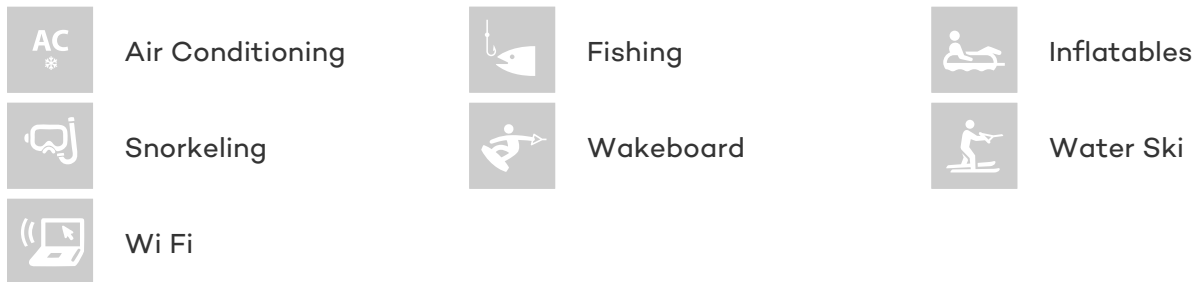

GUESTS	CABINS	CREW
6	3	3

CABIN CONFIGURATION
1 Master 2 Double/Twin

CHARTER RATES

SUMMER
from
€21,000 / week + expenses

WINTER
from
€21,000 / week + expenses

Details correct as of 20 Mar, 2018

FOR MORE INFORMATION:

[CLICK HERE](#) 

or SCAN QR CODE

MORE PHOTOS, VIDEO OR INTERACTIVE DECK PLANS:

 [CLICK HERE](#)

SPACE YACHT CHARTER

Superyacht SPACE was built in 2000 by Riva. She is a 21.30m / 70ft motor yacht with exterior design by and interior styling by . SPACE offers accommodation for up to 6 guests in 3 cabins with additional room for her crew of 3. She features a variety of amenities to ensure comfortable charter vacations, including Air Conditioning, WiFi connection on board and Air Conditioning. She also carries an impressive collection of toys as listed below.

SPACE AMENITIES & TOYS

For a full up-to-date list of leisure facilities or amenities onboard Motor Yacht Space please contact your Yacht Charter Broker prior to booking your vacation. If there is a particular water toy that you would like, but it is not listed, then it may be possible to rent this equipment for you.