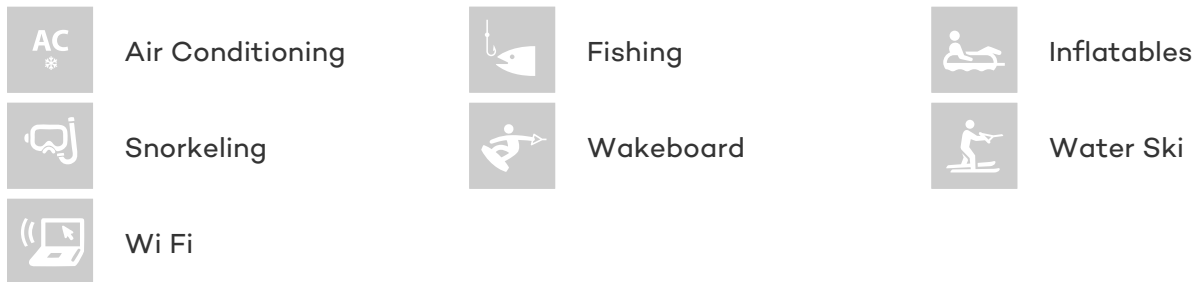

GUESTS	CABINS	CREW
6	3	3

CABIN CONFIGURATION
1 Master 2 Double/Twin

CHARTER RATES

SUMMER
from
€21,000 / week + expenses

WINTER
from
€21,000 / week + expenses

Details correct as of 18 Aug, 2017

FOR MORE INFORMATION:

[CLICK HERE](#) 

or SCAN QR CODE

MORE PHOTOS, VIDEO OR INTERACTIVE DECK PLANS:

[CLICK HERE](#)

SPACE YACHT CHARTER

Superyacht SPACE was built in 2000 by Riva. She is a 21.30m / 70ft motor yacht with exterior design by and interior styling by . SPACE offers accommodation for up to 6 guests in 3 cabins with additional room for her crew of 3. She features a variety of amenities to ensure comfortable charter vacations, including Air Conditioning, WiFi connection on board and Air Conditioning. She also carries an impressive collection of toys as listed below.

SPACE AMENITIES & TOYS

For a full up-to-date list of leisure facilities or amenities onboard Motor Yacht Space please contact your Yacht Charter Broker prior to booking your vacation. If there is a particular water toy that you would like, but it is not listed, then it may be possible to rent this equipment for you.