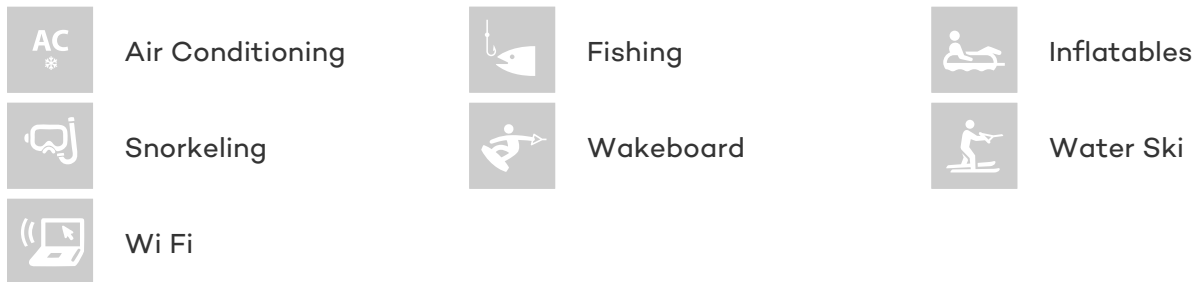

GUESTS	CABINS	CREW
6	3	3

CABIN CONFIGURATION
1 Master 2 Double/Twin

CHARTER RATES

SUMMER
from
€21,000 / week + expenses

WINTER
from
€21,000 / week + expenses

Details correct as of 21 Oct, 2017

FOR MORE INFORMATION:

[CLICK HERE](#) 

or SCAN QR CODE

MORE PHOTOS, VIDEO OR INTERACTIVE DECK PLANS:

 [CLICK HERE](#)

SPACE YACHT CHARTER

Superyacht SPACE was built in 2000 by Riva. She is a 21.30m / 70ft motor yacht with exterior design by and interior styling by . SPACE offers accommodation for up to 6 guests in 3 cabins with additional room for her crew of 3. She features a variety of amenities to ensure comfortable charter vacations, including Air Conditioning, WiFi connection on board and Air Conditioning. She also carries an impressive collection of toys as listed below.

SPACE AMENITIES & TOYS

For a full up-to-date list of leisure facilities or amenities onboard Motor Yacht Space please contact your Yacht Charter Broker prior to booking your vacation. If there is a particular water toy that you would like, but it is not listed, then it may be possible to rent this equipment for you.