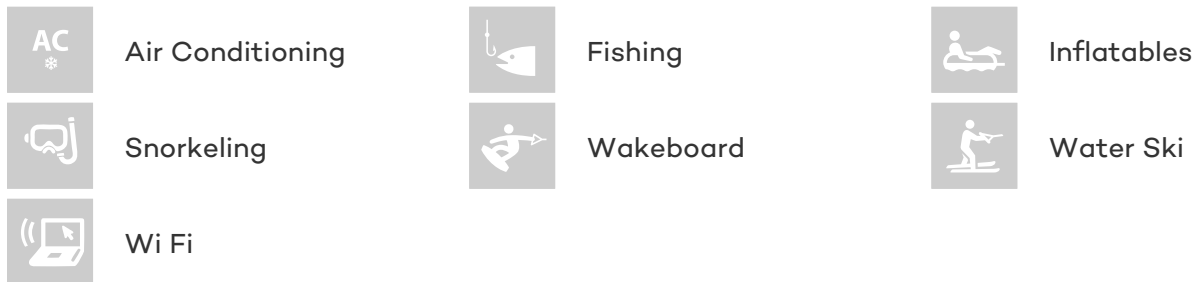

GUESTS	CABINS	CREW
6	3	3

CABIN CONFIGURATION
1 Master 2 Double/Twin

CHARTER RATES

SUMMER
from
€21,000 / week + expenses

WINTER
from
€21,000 / week + expenses

Details correct as of 22 Jul, 2018

FOR MORE INFORMATION:

[CLICK HERE](#) 

or SCAN QR CODE

MORE PHOTOS, VIDEO OR INTERACTIVE DECK PLANS:

 [CLICK HERE](#)

SPACE YACHT CHARTER

Superyacht SPACE was built in 2000 by Riva. She is a 21.30m / 70ft motor yacht with exterior design by . SPACE offers accommodation for up to 6 guests in 3 cabins with additional room for her crew of 3. She features a variety of amenities to ensure comfortable charter vacations, including Air Conditioning and WiFi connection on board. She also carries an impressive collection of toys as listed below.

SPACE AMENITIES & TOYS

For a full up-to-date list of leisure facilities or amenities onboard Motor Yacht Space please contact your Yacht Charter Broker prior to booking your vacation. If there is a particular water toy that you would like, but it is not listed, then it may be possible to rent this equipment for you.